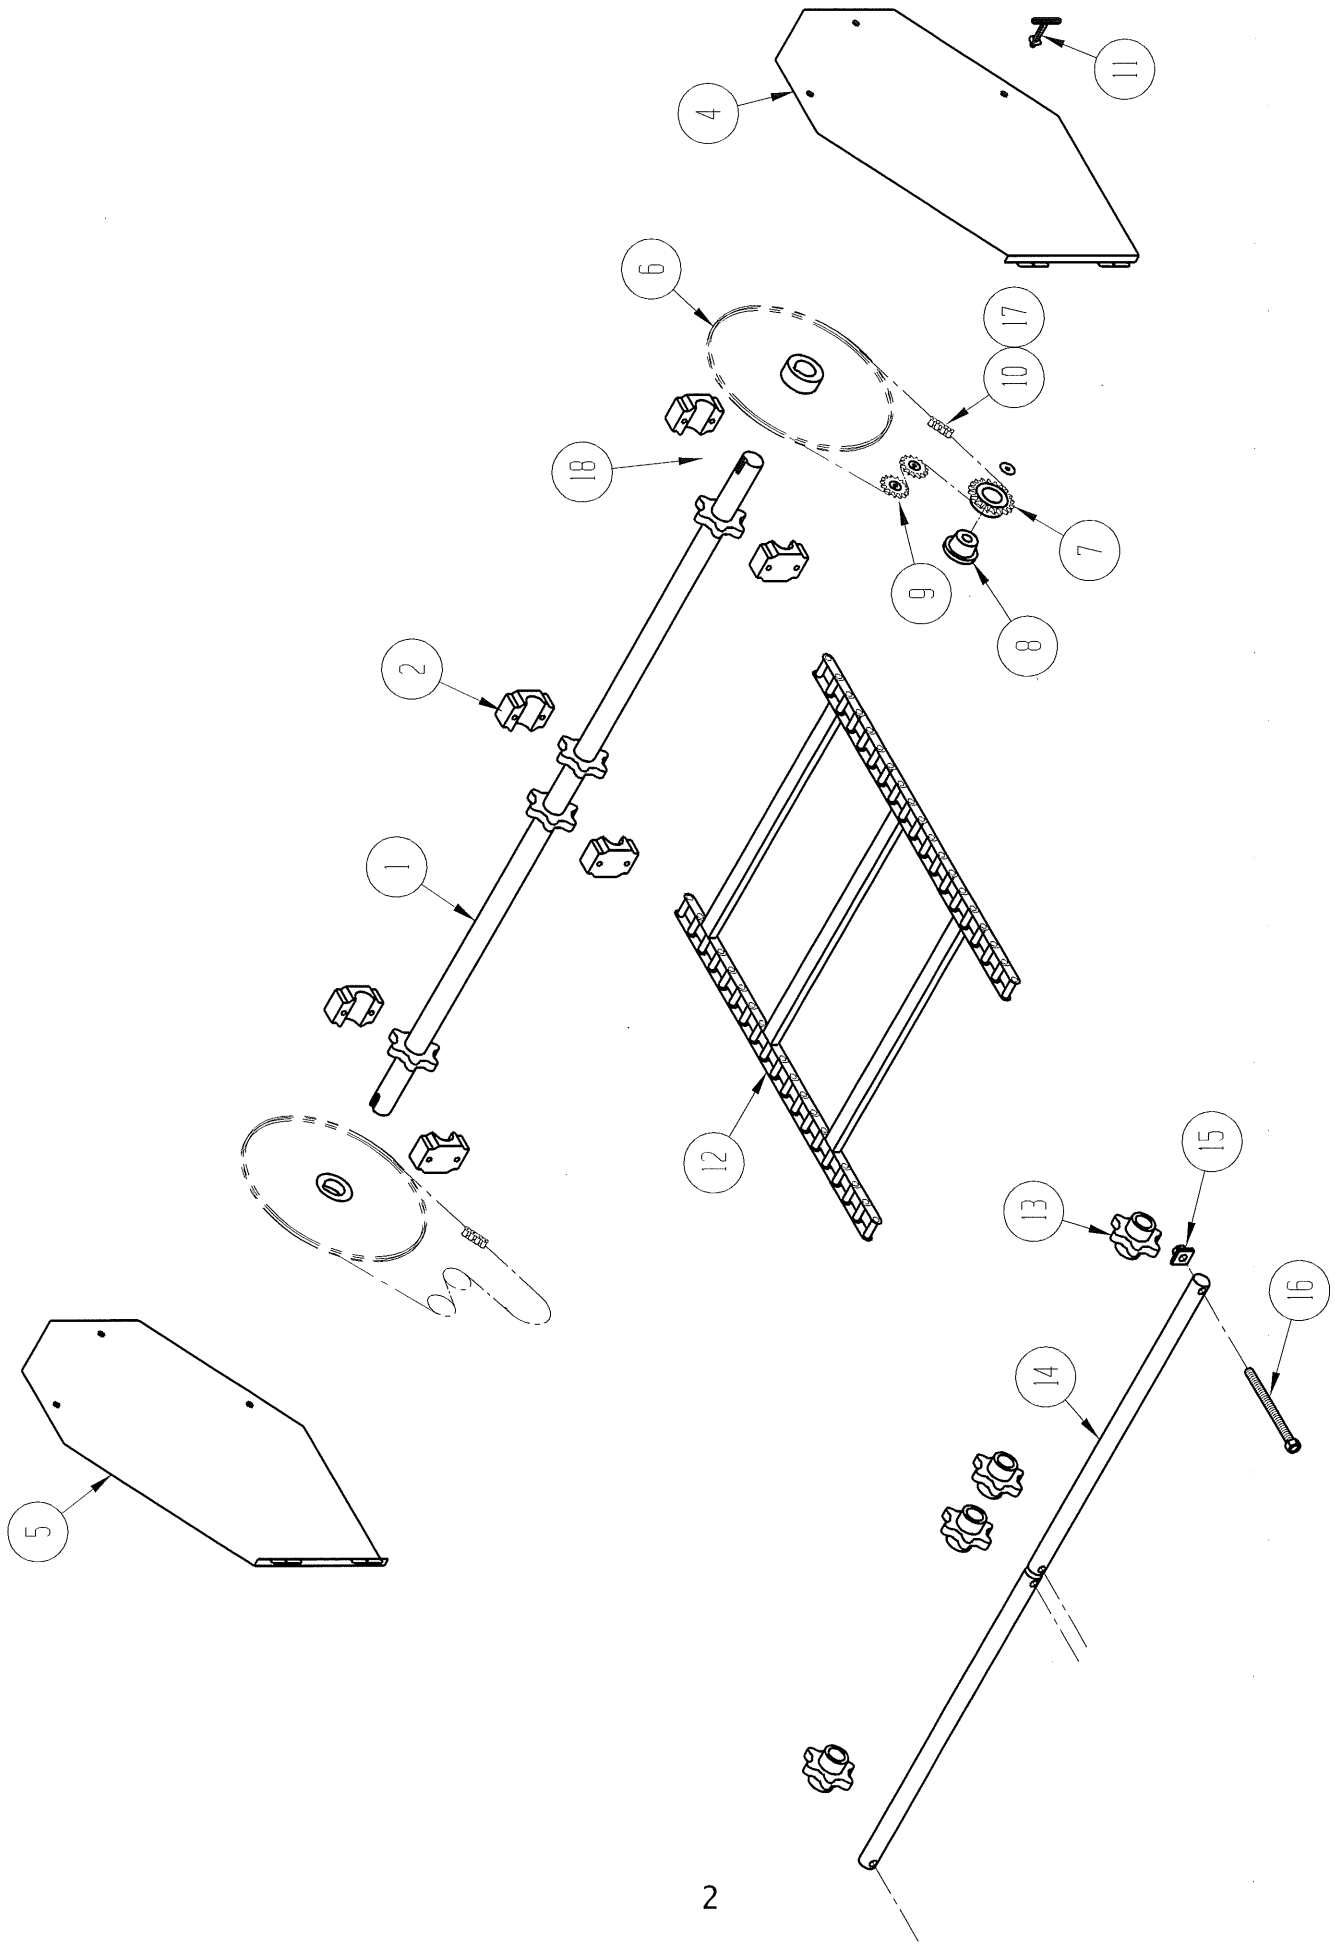

TABLE OF CONTENTS

BEATER ATTACHMENT.....	19
BOX ACCESSORIES	9
DECAL GROUP	15
FLOOR CHAIN DRIVE ASSEMBLY	3
HYDRAULIC COMPONENTS	1
SLOP GATE AND PAN.....	21
SPINNER ASSEMBLY	13
SPINNER HYDRAULICS	5
SPINNER PUMP	11
SPINNER RESERVOIR	7
TRAILER PARTS	17

FLOOR CHAIN DRIVE ASSEMBLY

ITEM NO.	QUANTITY	PART NO.	DESCRIPTION
1	1	720057	Floor Shaft
2	3	700397	Floor Drive Bearing
3	2	700044	Chain Slot Cover
4	1	700395	LH Drive Door
5	1	700399	RH Drive Door
6	2	720249	Sprocket, 80C70
7	2	720755	Sprocket, P1 80 11 Tooth
8	2	720545	Bushing, P1 (1 1/2" Bore)
9	4	980751	Idler Sprocket, RC80, 12T
10	2	980912	Roller Chain, RC80 HD, 96"
	-	-	-
11	1	700398	Latch Key
12	8	720055	Chain Section, Floor (10 Ft.)
13	4	700246	Idler Sprocket, 1 15/16 Bore
14	2	720053	Idler Shaft
15	4	700129	Tensioner Nut
16	4	720054	Tensioner Rod
17	1	980927	Master Link, RC80 Hvy Duty
18	2	720979	Floor Motor, TKO500(not shown)

BACK

FRONT

SPINNER HYDRAULIC RESERVOIR ASSEMBLY

ITEM NO.	QUANTITY	PART NO.	DESCRIPTION
1	1	701403	Saddle Tank Wld
2	2	701411	Mount Wld Reservoir
3	2	701413	Tank Strap Wld
4	2	700231	Sight Temp Gauge
5	2	700866	Tank Strainer
6	2	701211	Filler Breather
7	1	701428	Rubber
8	2	-----	Nipple, 3" Close
9	2	-----	3" Ball Valve
10	2	-----	King Nipple, 3"

DECAL GROUP

ITEM NO.	QUANTITY	PART NO.	DESCRIPTION
1	2	700500	Decal, Always Turn
2	2	700502	Decal, Replace Shields
3	2	700498	Decal, Chain Lube
4	1	700503	Decal, Prevent Injury
5	1	700492	Decal, Lubricate
6	1	700491	Decal, Grease
7	1	700489	Decal, Adjust chains
8	2	700490	Decal, Supra Box
9	2	700493	Decal, Do Not
10	1	700488	Decal, Hydraulic Oil
11	2	700563	Decal, Yellow Strip 2"
12	7	700497	Decal, Grease Gun
13	5	700496	Decal, By Parma
14	6	700499	Decal, Stripe
15	2	817764	Decal, Parma Oval
16	2	700563	Decal, Yellow Strip 87 ¼"
17	4	700495	Decal, Reflector Strip
18	1	100749	Serial Tag
19	2	700563	Decal, Yellow Strip 13 ½"