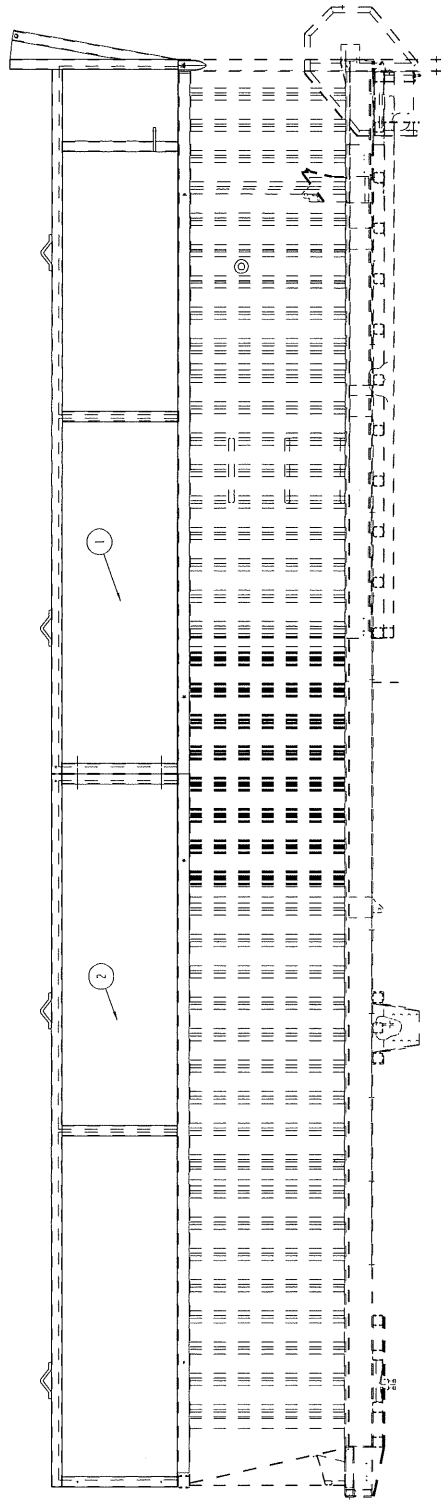

FLOOR CHAIN DRIVE ASSEMBLY

ITEM NO.	QUANTITY	PART NO.	DESCRIPTION
1	1	720057	Floor Shaft
2	3	700397	Floor Drive Bearing
3	2	700044	Chain Slot Cover
4	1	700395	LH Drive Door
5	1	700399	RH Drive Door
6	2	720249	Sprocket, 80C70
7	2	720755	Sprocket, P1 80 11 Tooth
8	2	720545	Bushing, P1 (1 1/2" Bore)
9	4	980751	Idler Sprocket, RC80, 12T
10	2	980912	Roller Chain, RC80 HD, 96"
	-	-	-
11	1	700398	Latch Key
12	8	720055	Chain Section, Floor (10 Ft.)
13	4	700246	Idler Sprocket, 1 15/16 Bore
14	2	720053	Idler Shaft
15	4	700129	Tensioner Nut
16	4	720054	Tensioner Rod
17	1	980927	Master Link, RC80 Hvy Duty
18	2	720979	Floor Motor, TKO500(not shown)

SPINNER HYDRAULIC WET KIT

ITEM	PART NUMBER	QTY	DESCRIPTION
1	721146	1	RESERVOIR ASSEMBLY, FUB
2	701131	2	FILTER HEAD, SF-120-25-2
3	701509	1	BRACKET WLD, PUMP
4	701513	1	PC PUMP
5	701673	1	TANK MOUNT
6	721428	2	TANK SUPPORT STRAP
7	701710	1	MANIFOLD, E-147 PUMP
8	700947	1	HYDRAULIC PUMP
9	701467	1	HYDRAULIC PUMP, LS AND PC
10	701711	1	HIGH CAPACITY FLOW DIVIDER
11	701447	1	MFC CONTROL BOX (IN-CAB CONTROL BOX)
12	701448	1	MFC-16 MOTORIZED FLOW CONTROL
13	701449	2	EXTENSION CABLE, 5-WIRE
14	701221	1	VALVE BANK, FLOOR CONTROL
15	TF3269X20X24	1	STRAIGHT THREAD O-RING TO FEMALE PIPE
16	290526	1	FLANGE, 4-BOLT, 2 1/2" (SAE)
17	701130	2	FILTER ELEMENT, ZAE-10L
18	700965	2	HYDRAULIC MOTOR, TMTW400
19	701116	1	HYDRAULIC MOTOR, BEATER
20	700921	1	CHECK VALVE AND RELIEF VALVE MANIFOLD
21	700954	1	MANIFOLD, TMTW RH
22	700953	1	MANIFOLD, TMTW LH
23	700918	1	CHECK VALVE
24	700919	1	RELIEF VALVE

BACK

FRONT

SPINNER HYDRAULIC RESERVOIR ASSEMBLY

ITEM NO.	QUANTITY	PART NO.	DESCRIPTION
1	1	701403	Saddle Tank Wld
2	2	701411	Mount Wld Reservoir
3	2	701413	Tank Strap Wld
4	2	700231	Sight Temp Gauge
5	2	700866	Tank Strainer
6	2	701211	Filler Breather
7	1	701428	Rubber
8	2	-----	Nipple, 3" Close
9	2	-----	3" Ball Valve
10	2	-----	King Nipple, 3"