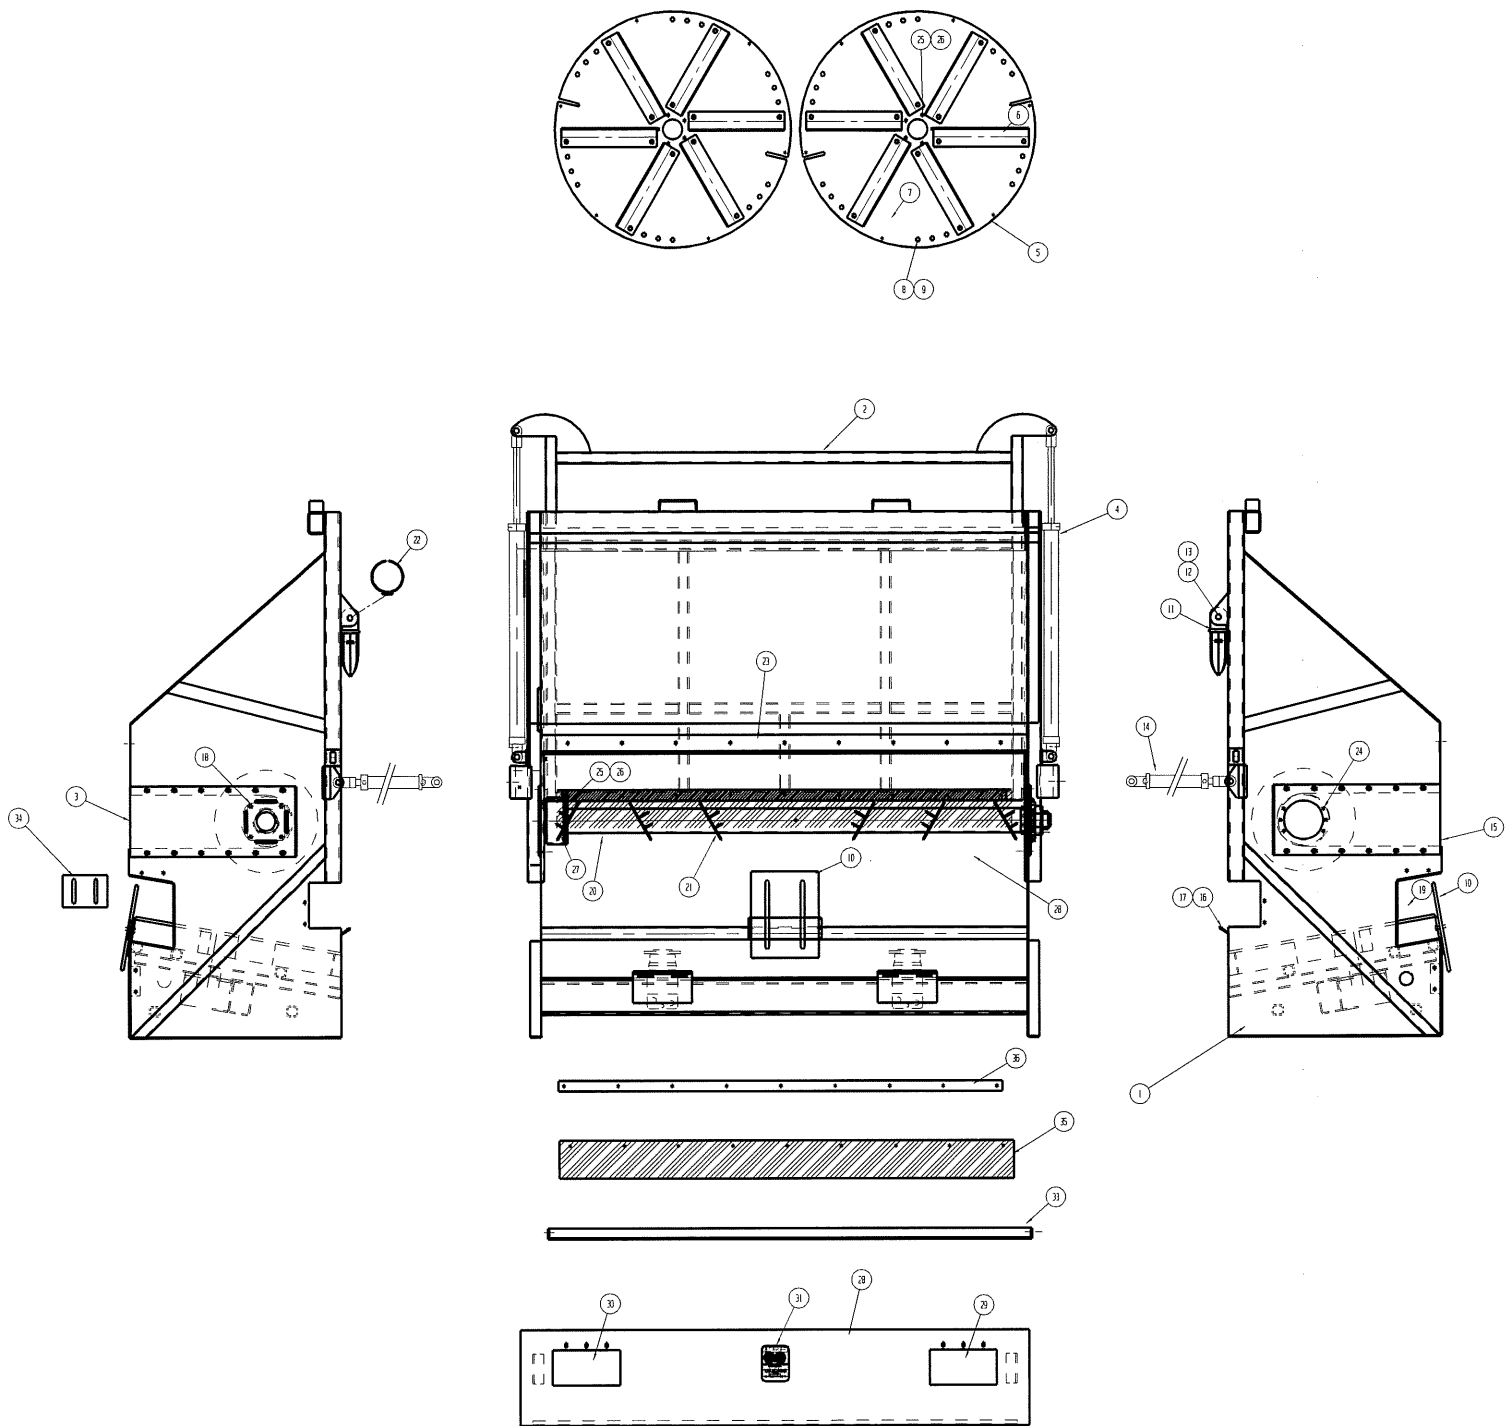

SPINNER ASSEMBLY

ITEM NO.	QUANTITY	PART NO.	DESCRIPTION
1	1	701095	Spinner Frame Wld
2	1	701061	Sliding Gate, Asm
3	1	701066	Bearing Plate Wld
4	2	700786	Cylinder, 2 ½ x 36"
5	2	701080	Plate, Spinner TMTW
6	2	701082	Plastic Cover, Spinner TMTW
7	12	701081	Fin, Spinner
8	24	-	Carriage Bolt, 5/8"
9	24	-	Lock Nut, 5/8"
10	1	701103	Plate, Spreader Deflector
11	2	701077	Drop-In Hinge Weld, WB
12	2	-	Hex Bolt, 1 x 3 ½"
13	2	-	Lock Nut, 1"
14	2	998942	Cylinder, 2 x 24"
15	1	701122	Motor Mount Plate
16	2	701091	Support Bar
17	2	701092	Rubber Cleaning Strip
18	1	700245	Bearing, 2 7/16" 4-Bolt Flange
19	1	701398	Plate, Center Divider
20	1	701073	Beater Wld, Spinner WB
21	23	700773	Beater Paddle
22	3	701387	Hose Clamp
23	1	701491	Rubber Backing Strip
24	6	701549	Spring, Motor Mount
25	15	701125	Lockwasher M14
26	15	700983	Hex Bolt, M14 x 30mm x 1.5 Pitch
27	1	701121	Beater Paddle
28	1	701104	Taillight Mount Wld
29	1	720175	Taillight RH
30	1	720174	Taillight LH
31	1	700829	Decal, Spinner Warning
32	1	701107	Rubber Beater Flap
33	1	701108	Bracket
34	1	701085	Deflector, Side Panel
35	1	701064	Rubber Belting
36	1	701063	Rubber Backing Strip