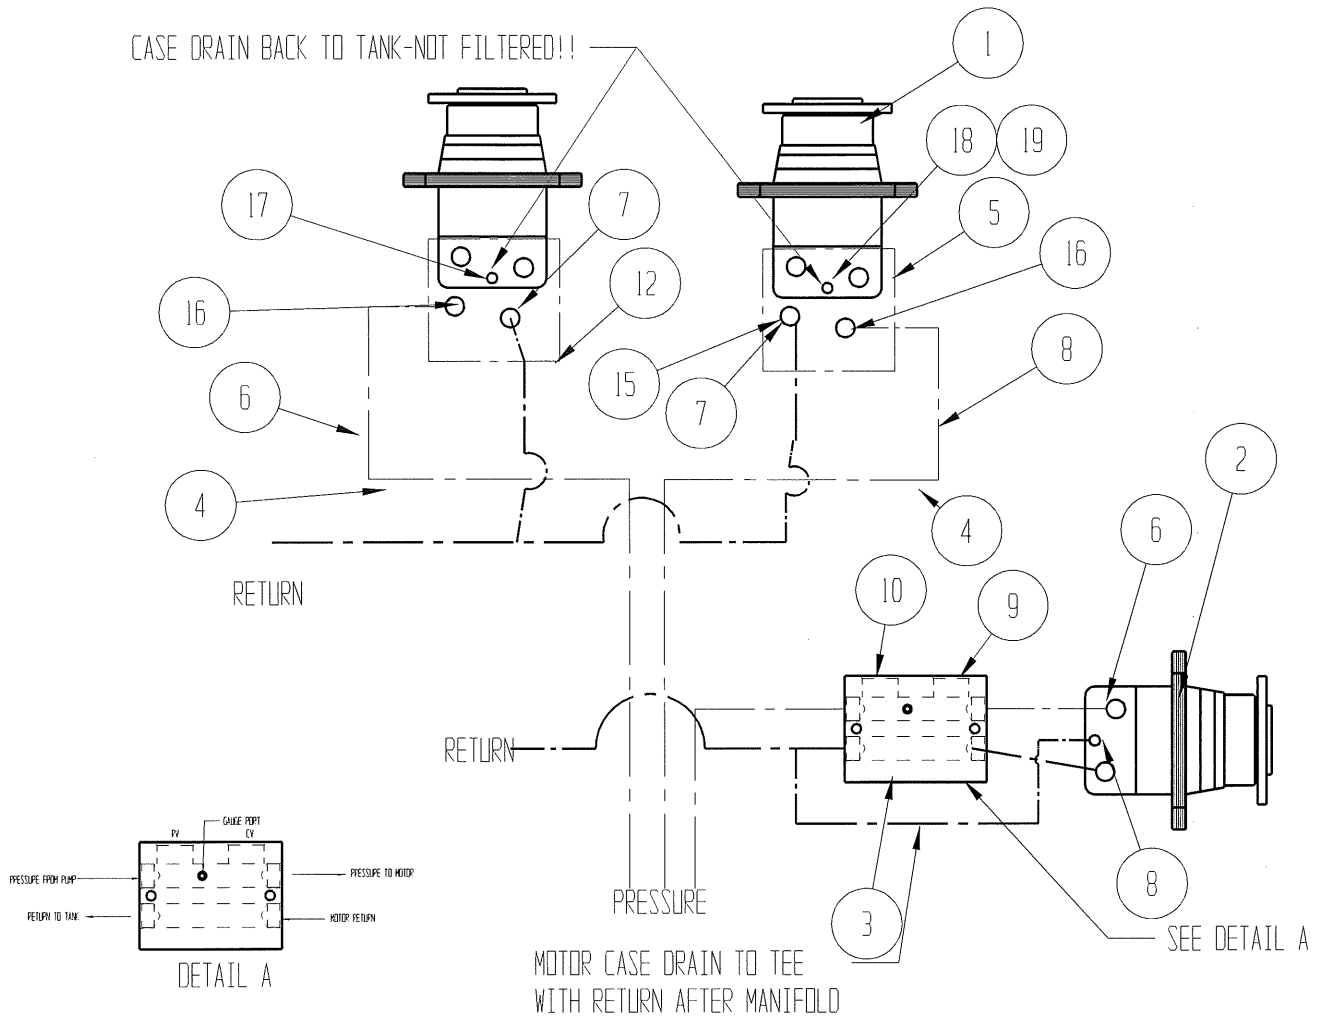

SPINNER MOTOR GROUP

1	2	700965	Hydraulic Motor, TMTW 400
2	1	701116	Hydraulic Motor, Beater
3	1	700921	CV and RV Manifold
4	4	451TC-12	Hydraulic Hose, 3/4"
5	1	700954	Manifold, TMTW RH
6	2	3503-12-12	Fitting
7	2	0503-12-16	Fitting
8	1	3503-6-6	Fitting
9	3	700918	Check Valve
10	3	700919	Relief Valve
11	1	3903-16-16	Fitting
12	1	700953	Manifold, TMTW LH
13	10	700971	Hex Socket Head Bolt
14	10	700972	High Collar Lock Washer
15	1	393T-16-16	Fitting
16	2	2503-12-12	Fitting
17	1	2503-4-6	Fitting
18	1	0506-4-6	Fitting
19	1	033T-6-6	Fitting