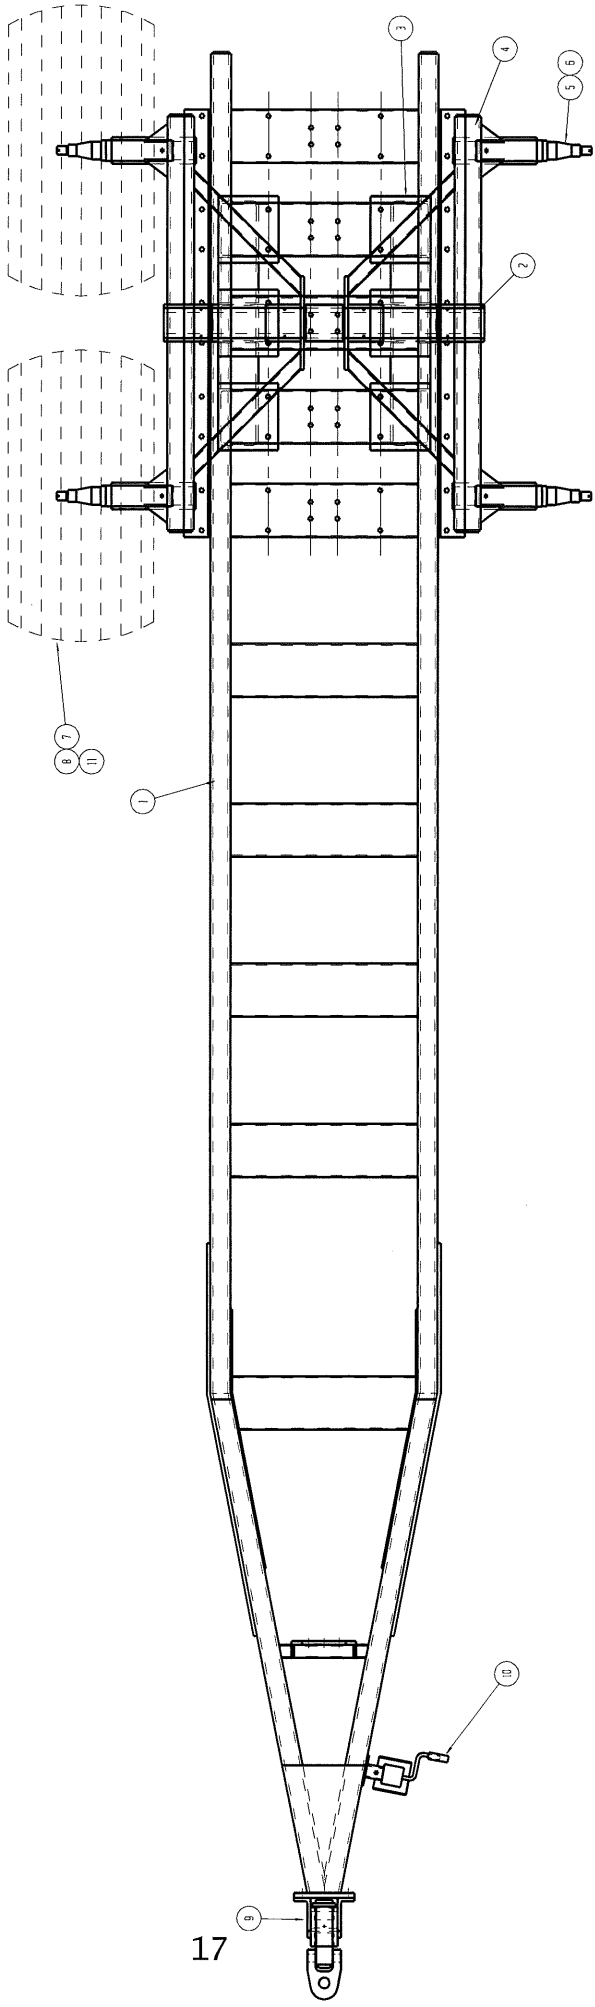

17

TRAILER PARTS

ITEM NO.	QUANTITY	PART NO.	DESCRIPTION
1	1	701701	Frame Weld, Trailer
2	1	701321	Axle Weld, CB Trailer
3	2	701320	Mounting Weld, Axle
4	2	701311	Axle Pivot Weld
5	4	701282	Spindle, 871
6	4	701283	Hub Package, 871
7	4	701351	16.1" Wheel, 3 3/16 Offset
8	4	701280	Tire, 21.5L-16.1 FI
9	1	264654	Swivel Hitch
10	1	701324	Screw Jack
11	4	701325	Tire Tube