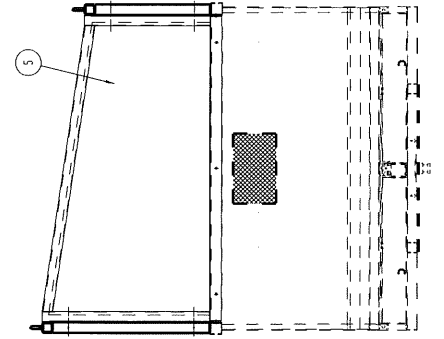

BOX ACCESSORIES

ITEM NO.	QUANTITY	PART NO.	DESCRIPTION
1	1	721270	Front Wall Extension(if equipped)
2	1	721698	Wall, Rear Driver Side
3	1	721567	Wall, Front Driver Side
4	1	721572	Wall, Front Pass Side
5	1	721701	Wall, Rear Pass Side
6	1	721508	TailGate Assembly 8'
7	1	721269	Cross Over Brace