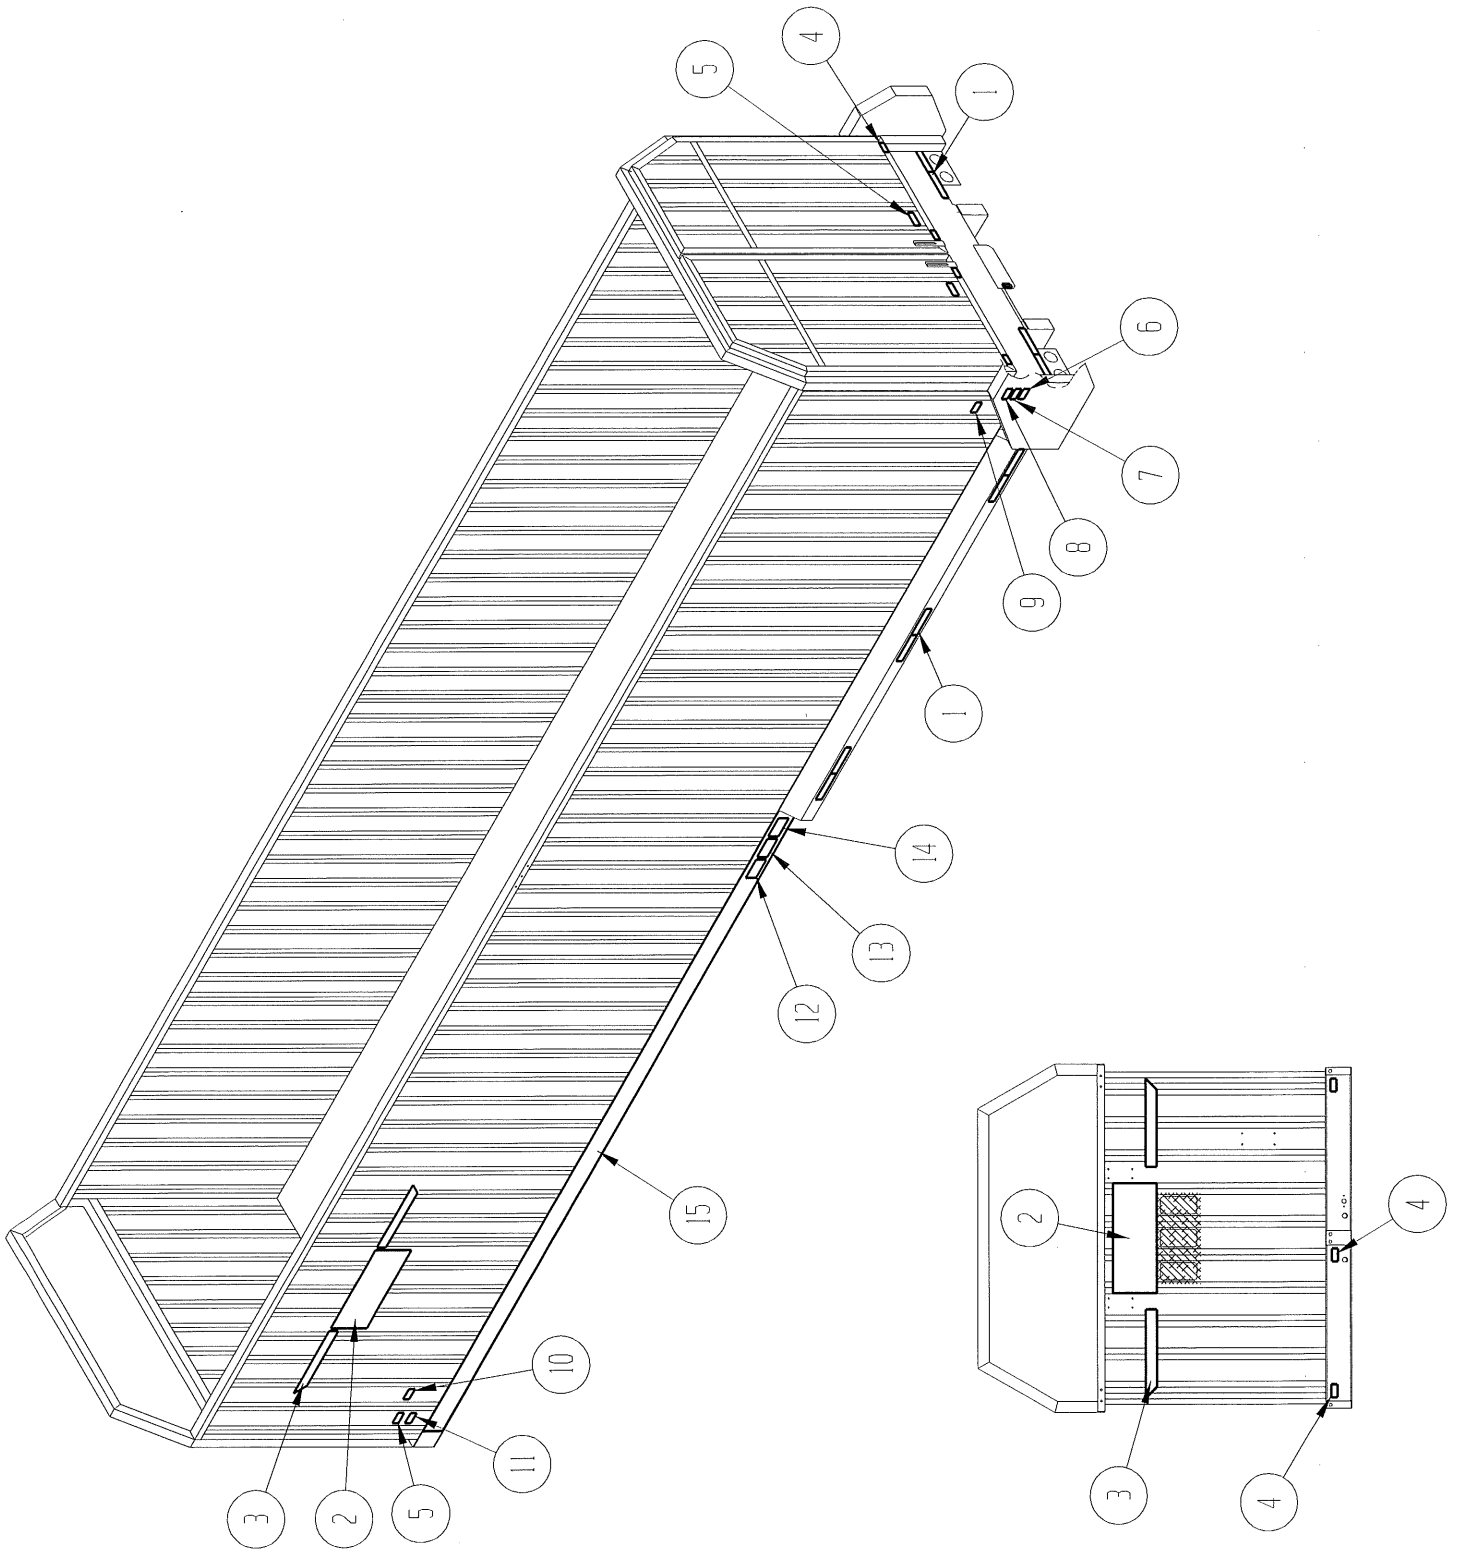

DECAL GROUP

ITEM NO.	QUANTITY	PART NO.	DESCRIPTION
1	2	700500	Decal, Always Turn
2	2	700502	Decal, Replace Shields
3	2	700498	Decal, Chain Lube
4	1	700503	Decal, Prevent Injury
5	1	700492	Decal, Lubricate
6	1	700491	Decal, Grease
7	1	700489	Decal, Adjust chains
8	2	700490	Decal, Supra Box
9	2	700493	Decal, Do Not
10	1	700488	Decal, Hydraulic Oil
11	2	700563	Decal, Yellow Strip 2"
12	7	700497	Decal, Grease Gun
13	5	700496	Decal, By Parma
14	6	700499	Decal, Stripe
15	2	817764	Decal, Parma Oval
16	2	700563	Decal, Yellow Strip 87 ¼"
17	4	700495	Decal, Reflector Strip
18	1	100749	Serial Tag
19	2	700563	Decal, Yellow Strip 13 ½"