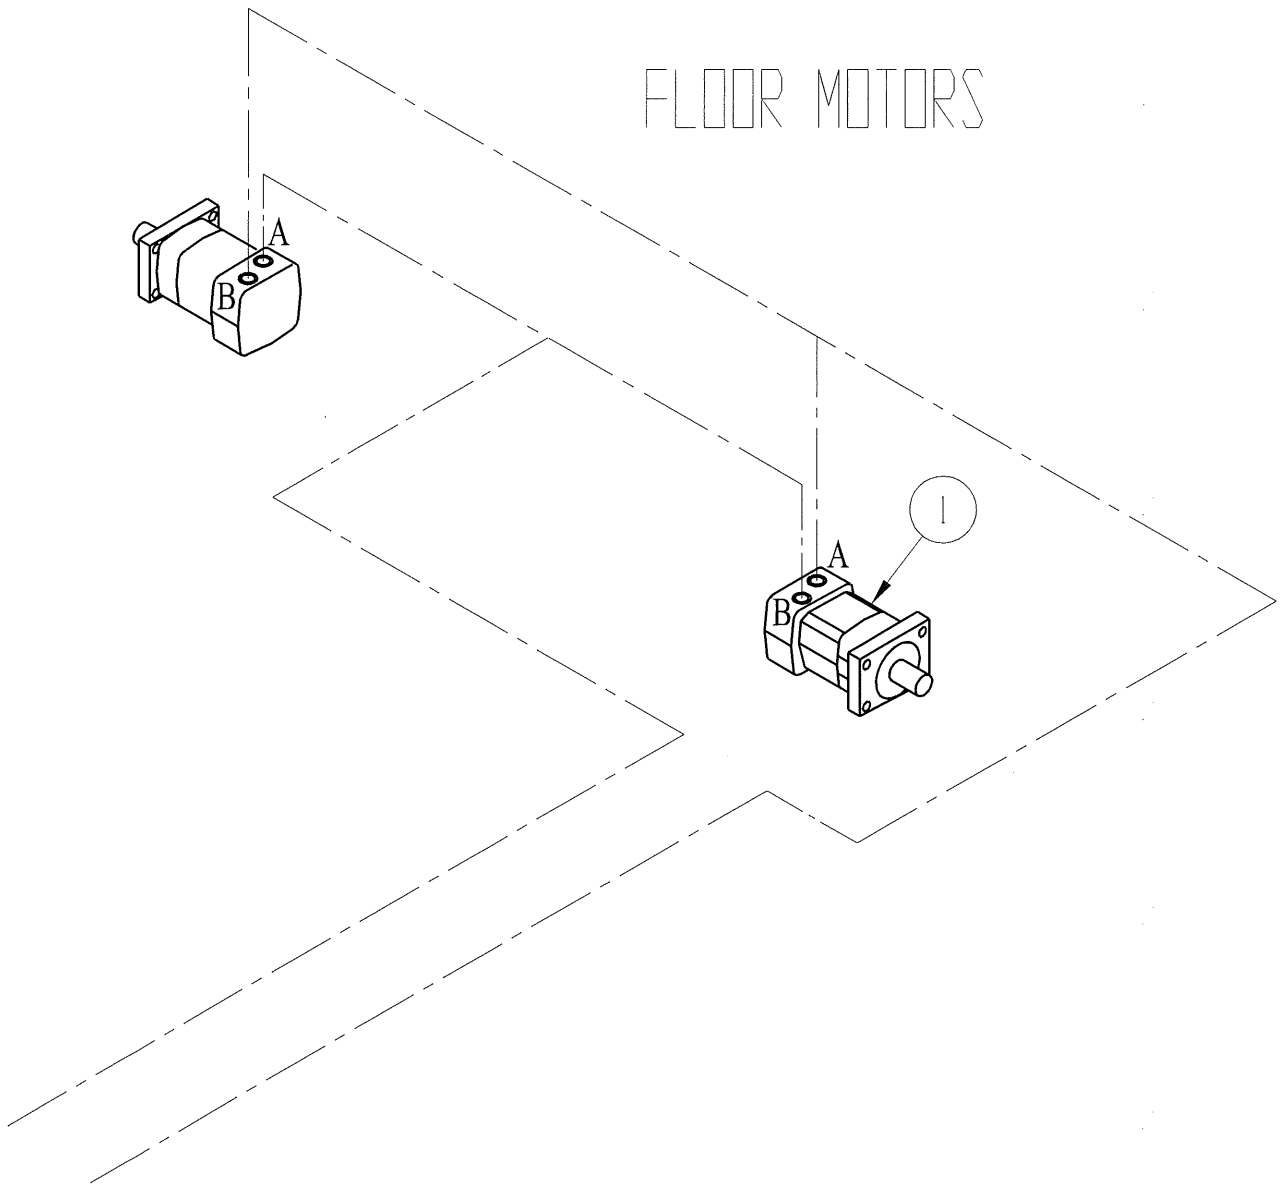

FLOOR MOTORS

ITEM	PART NUMBER	QTY	DESCRIPTION
1	720919	2	HYDRAULIC MOTOR PARKER 500