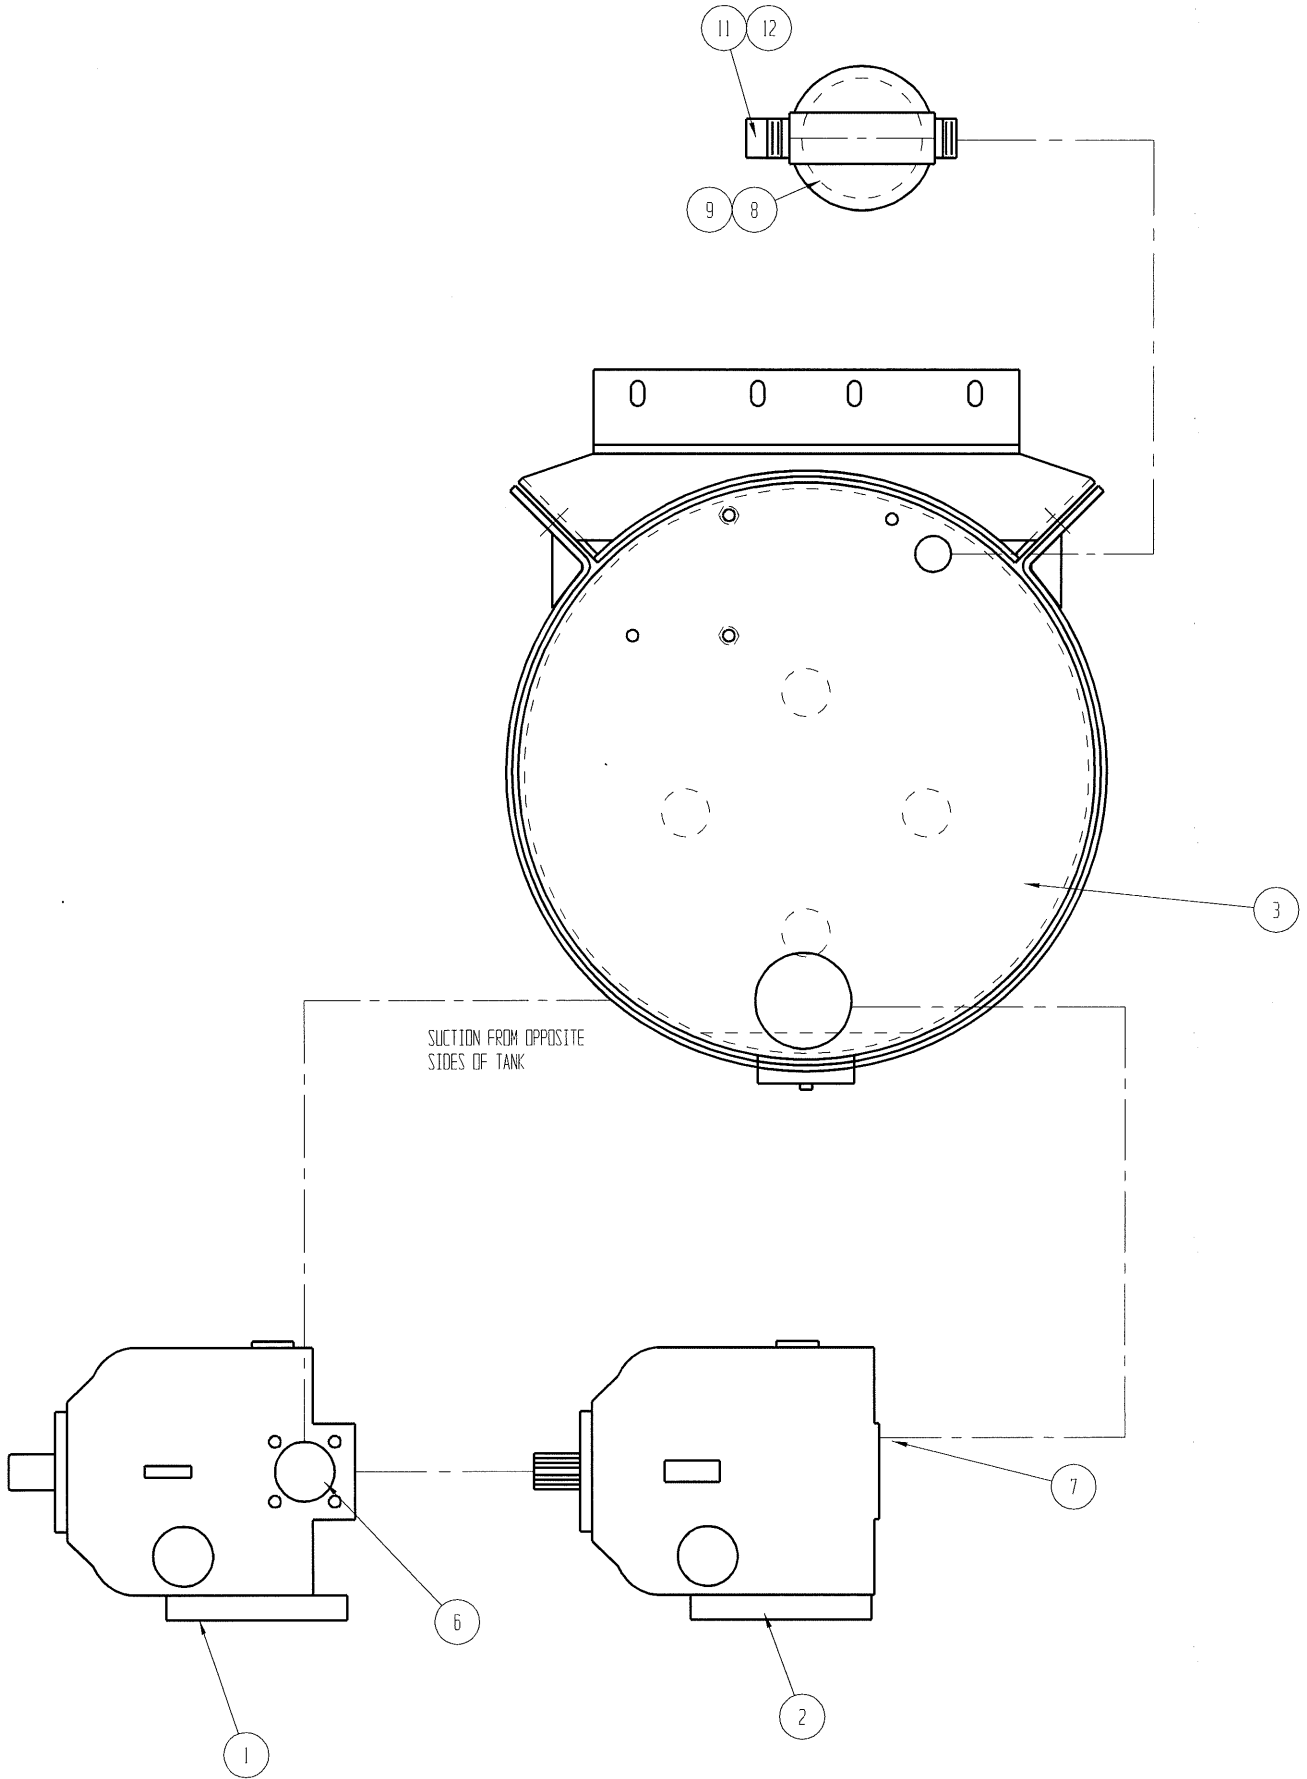

SPINNER HYDRAULIC PUMP ASSEMBLY

ITEM NO.	QUANTITY	PART NO.	DESCRIPTION
1	1	701652	Hydraulic Pump, E-130 Front
2	1	701653	Hydraulic Pump, E-130 Back
3	1	701674	Round Tank Asm
4	1	20XEQ2	Code 62 Fiting
5	1	20XHQ2	Code 62 Fitting
6	1	23867-40-40	Fitting
7	1	23876-40-40	Fitting
8	1	701131	Filter Head
9	2	701130	Filter Element
10	2	10643-20-16	Fitting
11	2	0103-20-20	Fitting
12	6	10643-20-20	Fitting
13	2	10343-20-20	Fitting
14	2	5151HK-40	Flange Kit 2 ½" Code 61
15	2	HFHFHK-20	Flange Kit, 1 ¼" Code 62