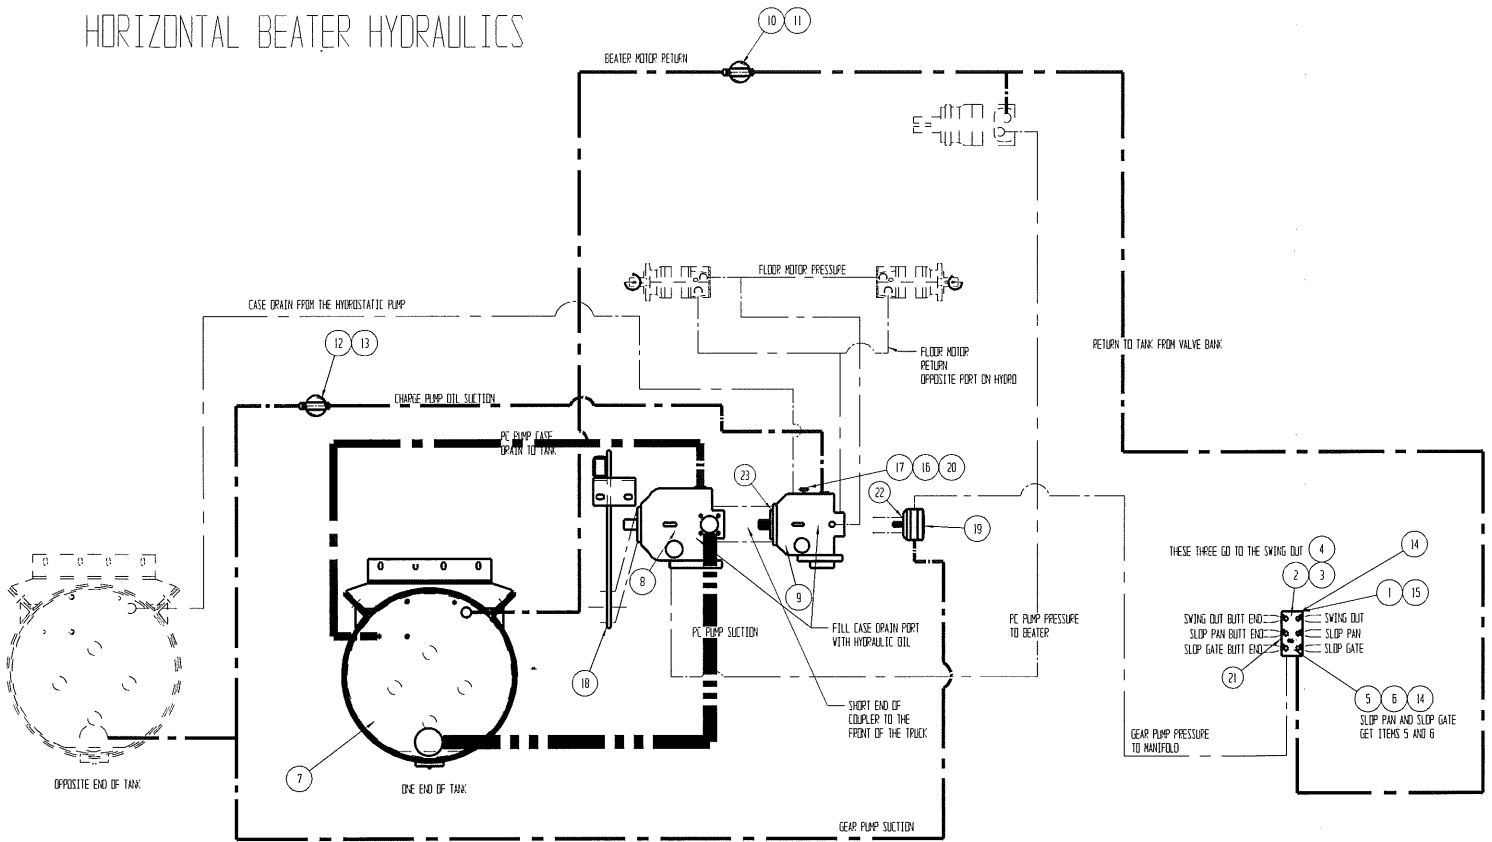

HORIZONTAL BEATER HYDRAULICS

1	1	701742	MANIFOLD, DO3 3-BANK
2	1	701729	CYLINDER VALVE(USE WITH P.D. CHECK)
3	1	701660	BOLT KIT
4	1	701659	P.D. CHECK VALVE
5	2	701597	CYLINDER VALVE
6	2	701598	BOLT KIT
7	1	701746	ROUND TANK ASM
8	1	701749	HYDRAULIC PUMP, PC F SERIES
9	1	701750	HYDROSTATIC PUMP, SERIES 40-44cc
10	1	701131	FILTER HEAD
11	1	701130	FILTER ELEMENT
12	1	701604	FILTER HEAD ASSEM. CHARGE PUMP
13	1	701606	FILTER ELEMENT-CHARGE PUMP
14	6	701629	VALVE CABLE, 3' PIGTAIL
15	1	700323	ELECTRICAL CONTROLS
16	2	700514	CLEVIS
17	1	700277	SHIFT CABLE
18	1	701509	PUMP MOUNT
19	1	701751	GEAR PUMP, CYLINDERS LH
20	1	701839	TRUNION WLD
21	1	701651	RELIEF VALVE, SAUER DANFOSS
22	1	290062	O-RING, # 236
23	1	701404	O-RING # 242