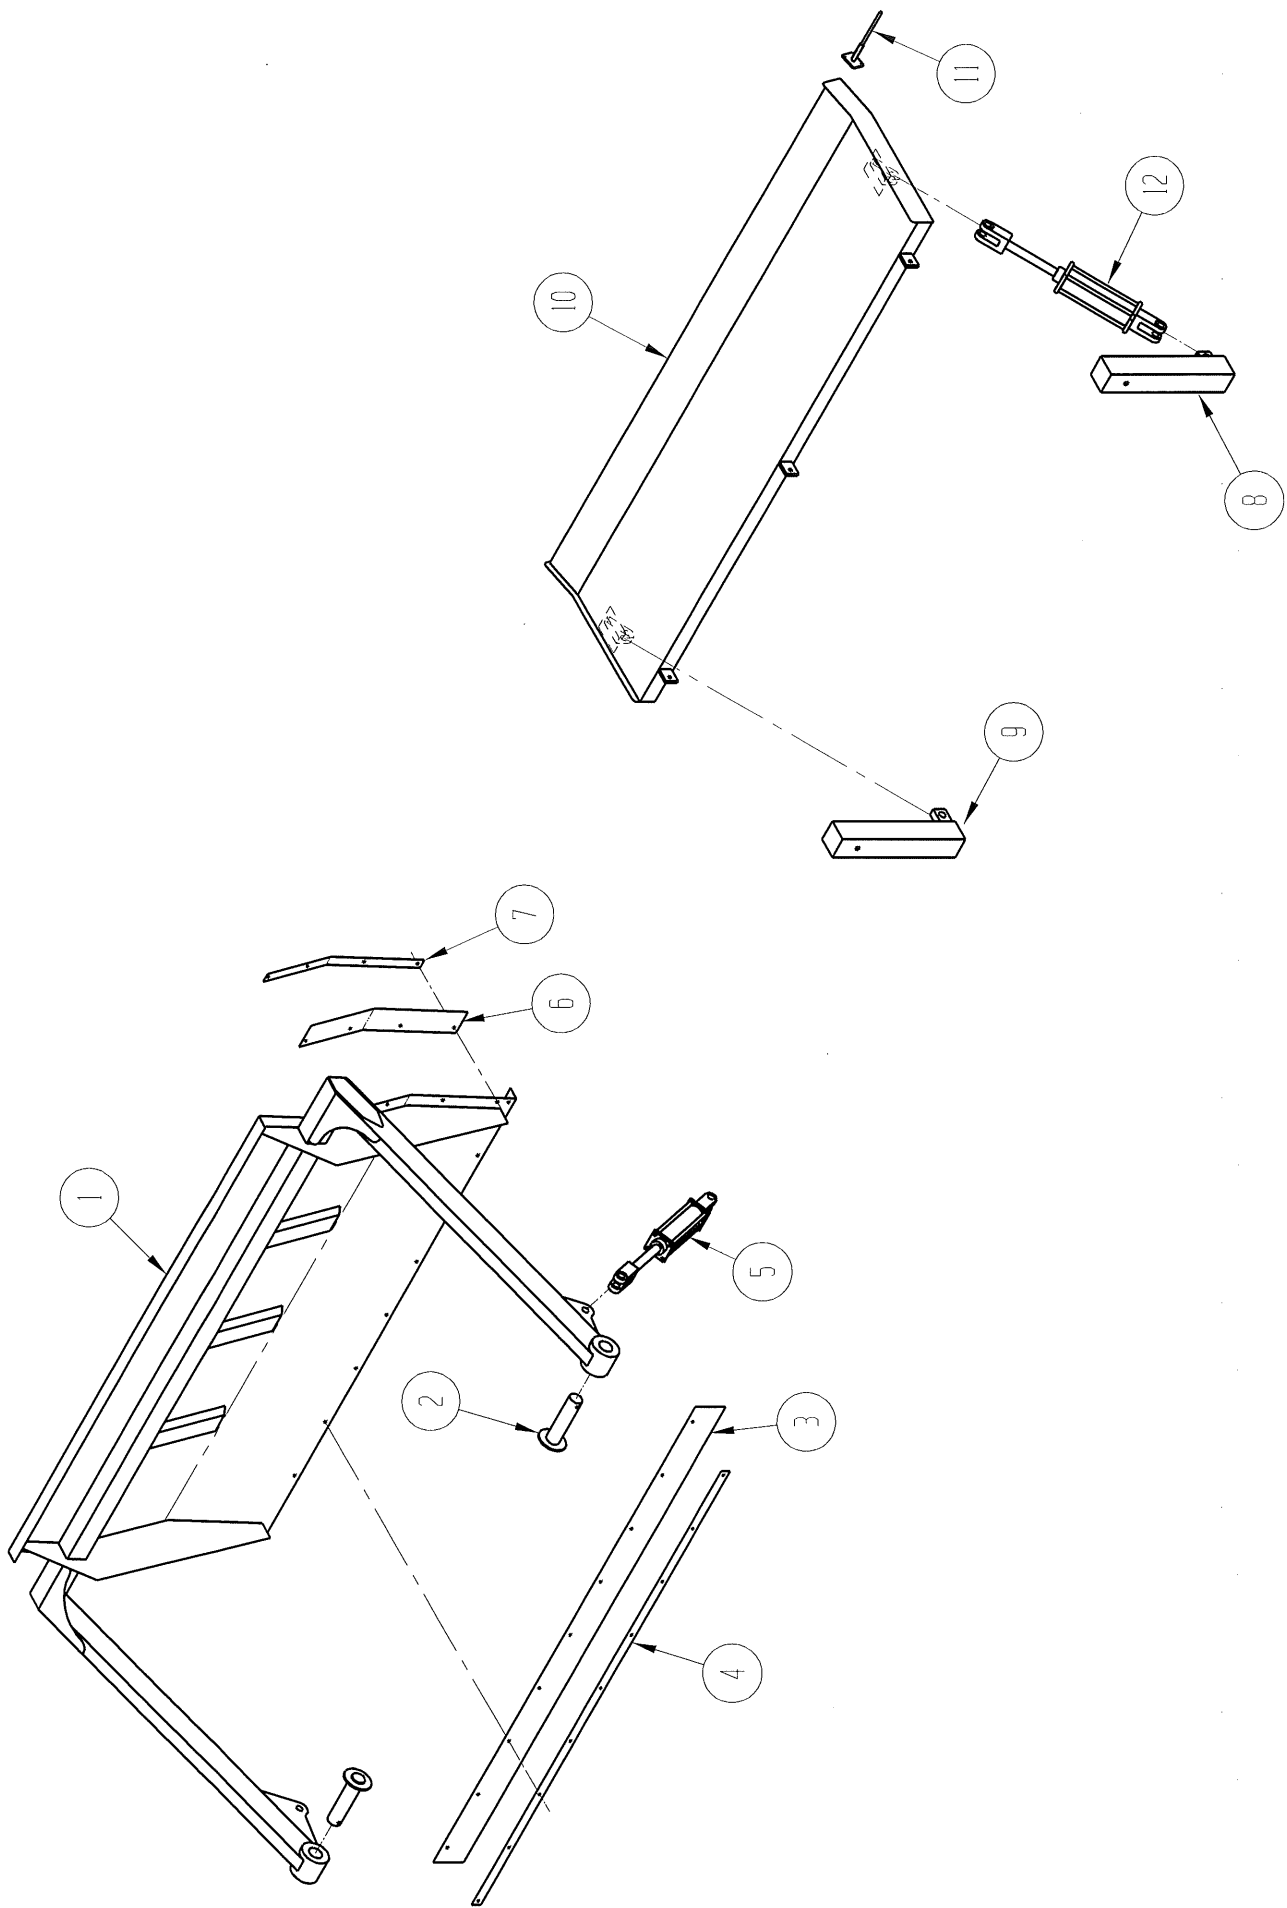

FLOOR MOTORS

ITEM	PART NUMBER	QTY	DESCRIPTION
1	720919	2	HYDRAULIC MOTOR PARKER 500

17

TRAILER PARTS

ITEM NO.	QUANTITY	PART NO.	DESCRIPTION
1	1	701701	Frame Weld, Trailer
2	1	701321	Axle Weld, CB Trailer
3	2	701320	Mounting Weld, Axle
4	2	701311	Axle Pivot Weld
5	4	701282	Spindle, 871
6	4	701283	Hub Package, 871
7	4	701351	16.1" Wheel, 3 3/16 Offset
8	4	701280	Tire, 21.5L-16.1 FI
9	1	264654	Swivel Hitch
10	1	701324	Screw Jack
11	4	701325	Tire Tube

MANURE SPREADER ASSEMBLY

ITEM NO.	QUANTITY	PART NO.	DESCRIPTION
1	1	721291	Spreader Chassis
2	2	700602	Top Bearing Plate
3	2	700604	Bottom Bearing Plate
4	1	721298	Bottom Beater
5	1	721293	Top Beater
6	24	701759	Bottom Paddle
7	24	701758	Top Paddle
8	2	701077	Drop In Hinge
9	1	700628	Top Motor Cover
10	4	700245	Flanged Bearing, 4- Hole, 2 7/16"
11	2	700599	Idler Arm
12	2	700596	Pivot Spacer
13	2	266538	Draw Bolt
14	2	264601	Take-Up Angle
15	2	700601	Tightener Spring
16	2	700600	Spring Spacer
17	1	700591	Drive Cover
18	1	700281	Latch
19	2	700660	Lock Bar
20	1	700630	Bushing, Q1-2 7/16"
21	1	700629	Sprocket, 100Q 20 Tooth
22	1	700582	Double Sprocket
23	1	700631	Bushing, Q1-2 1/4"
24	1	700632	Sprocket, H100Q 16 Tooth
25	1	700355	Idler Sprocket, #100
26	2	700424	Hydraulic Cylinder, 2 x 8
27	2	700258	Roller Chain, RC100 x 82 1/2" Long
28	2	700259	Master Link, RC100
29	2	700497	Decal, Grease Gun
30	1	700493	Decal, Do Not Enter
31	1	700494	Decal, Keep Hands & Feet
32	1	-----	Key, 1/2 Sq. x 2 1/2"
33	1	-----	Key, 5/8 Sq. x 3 7/8"
34	1	-----	Key, 5/8 Sq. x 3"
35	2	-----	Set Screw, 1/2 x 1 Sq. Head
36	1	700623	Hydraulic Motor
37	1	700918	Check Valve
38	1	700919	Relief Valve
39	1	700949	Motor Manifold