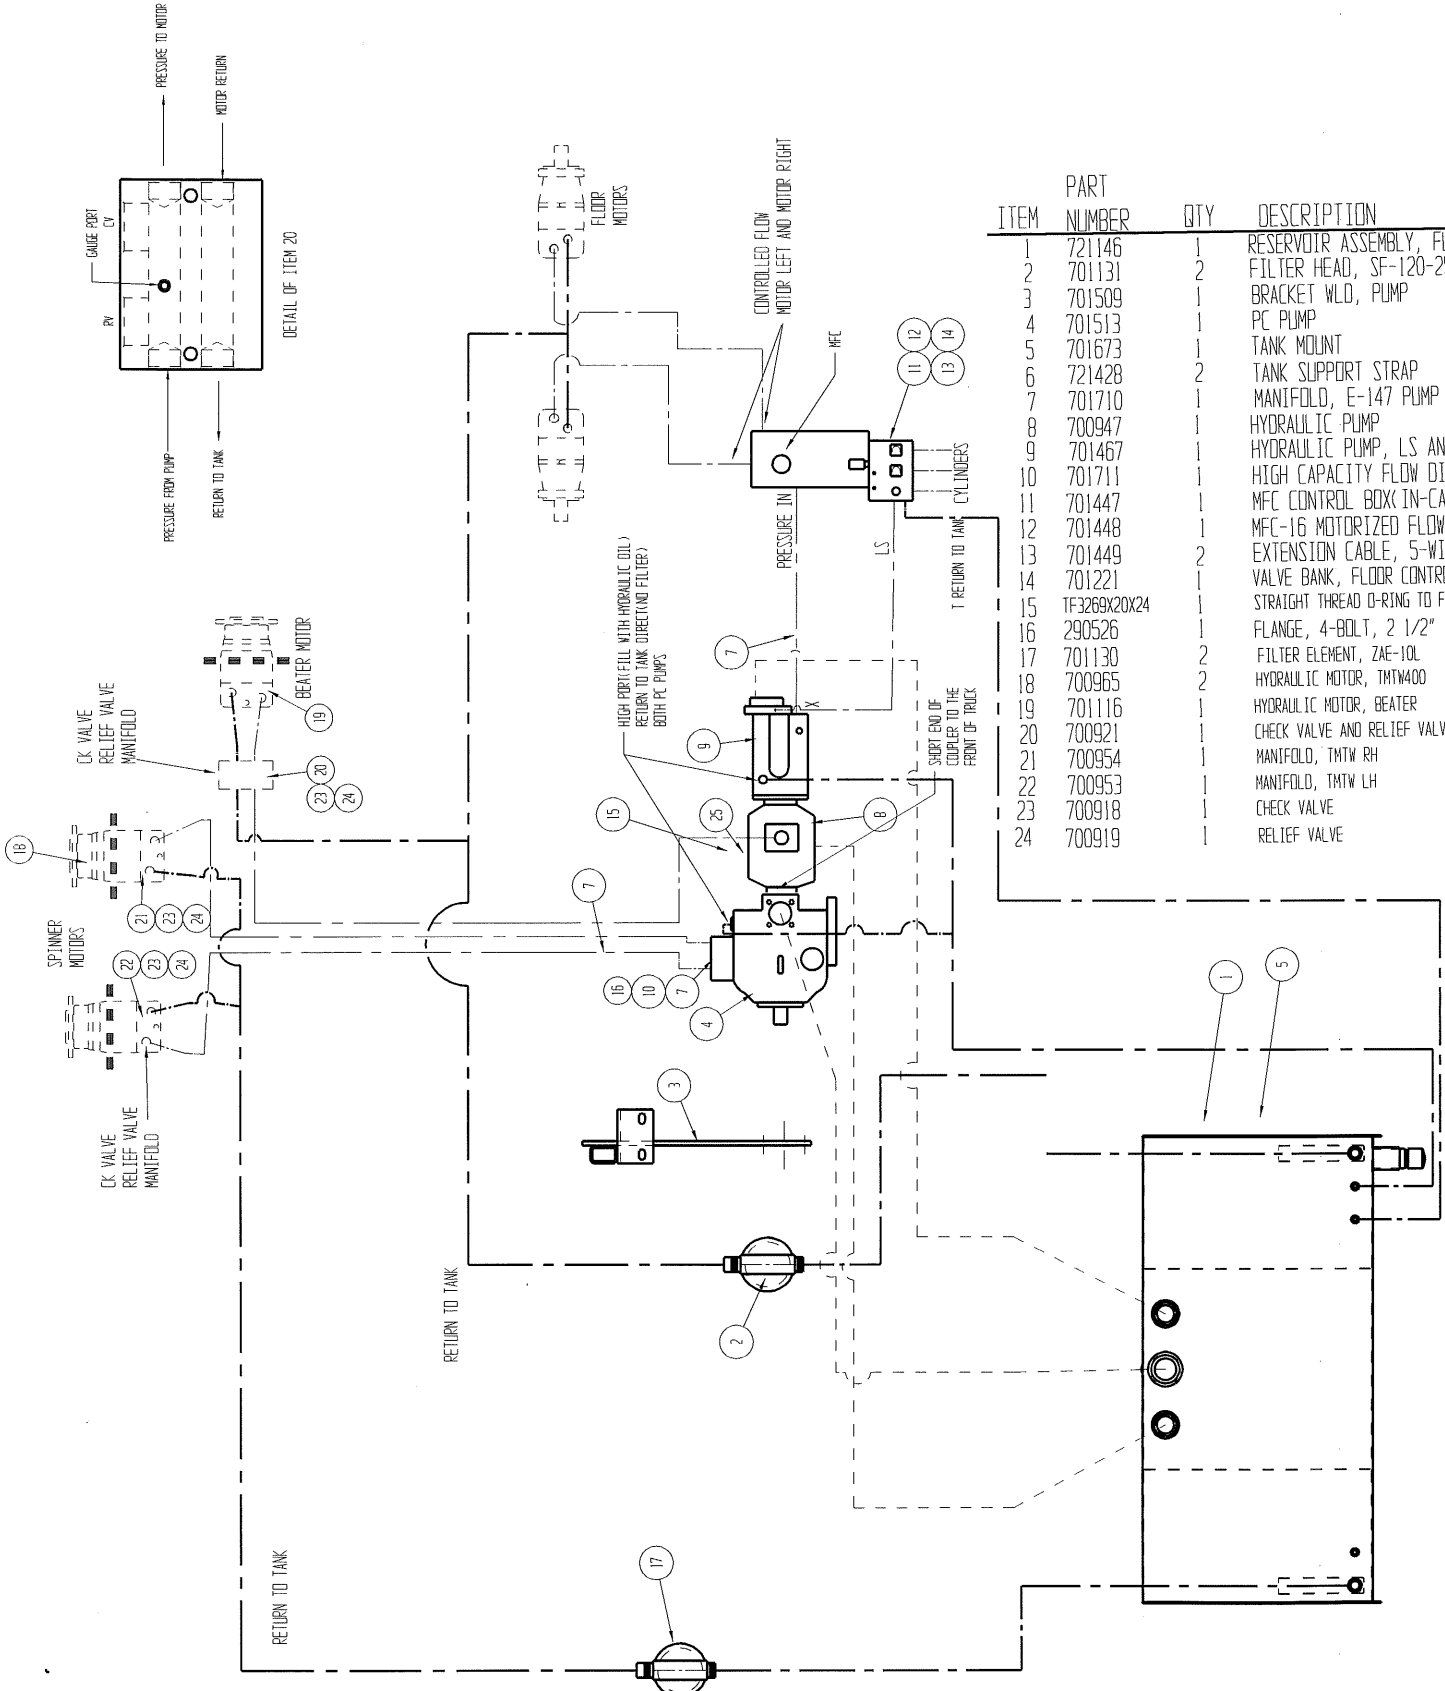

FLOOR CHAIN DRIVE ASSEMBLY

ITEM NO.	QUANTITY	PART NO.	DESCRIPTION
1	1	720057	Floor Shaft
2	3	700397	Floor Drive Bearing
3	2	700044	Chain Slot Cover
4	1	700395	LH Drive Door
5	1	700399	RH Drive Door
6	2	720249	Sprocket, 80C70
7	2	720755	Sprocket, P1 80 11 Tooth
8	2	720545	Bushing, P1 (1 1/2" Bore)
9	4	980751	Idler Sprocket, RC80, 12T
10	2	980912	Roller Chain, RC80 HD, 96"
	-	-	-
11	1	700398	Latch Key
12	8	720055	Chain Section, Floor (10 Ft.)
13	4	700246	Idler Sprocket, 1 15/16 Bore
14	2	720053	Idler Shaft
15	4	700129	Tensioner Nut
16	4	720054	Tensioner Rod
17	1	980927	Master Link, RC80 Hvy Duty
18	2	720979	Floor Motor, TKO500(not shown)

SPINNER HYDRAULIC WET KIT

ITEM	PART NUMBER	QTY	DESCRIPTION
1	721146	1	RESERVOIR ASSEMBLY, FUB
2	701131	2	FILTER HEAD, SF-120-25-2
3	701509	1	BRACKET WLD, PUMP
4	701513	1	PC PUMP
5	701673	1	TANK MOUNT
6	721428	2	TANK SUPPORT STRAP
7	701710	1	MANIFOLD, E-147 PUMP
8	700947	1	HYDRAULIC PUMP
9	701467	1	HYDRAULIC PUMP, LS AND PC
10	701711	1	HIGH CAPACITY FLOW DIVIDER
11	701447	1	MFC CONTROL BOX (IN-CAB CONTROL BOX)
12	701448	1	MFC-16 MOTORIZED FLOW CONTROL
13	701449	2	EXTENSION CABLE, 5-WIRE
14	701221	1	VALVE BANK, FLOOR CONTROL
15	TF3269X20X24	1	STRAIGHT THREAD O-RING TO FEMALE PIPE
16	290526	1	FLANGE, 4-BOLT, 2 1/2" (SAE)
17	701130	2	FILTER ELEMENT, ZAE-10L
18	700965	2	HYDRAULIC MOTOR, TMTW400
19	701116	1	HYDRAULIC MOTOR, BEATER
20	700921	1	CHECK VALVE AND RELIEF VALVE MANIFOLD
21	700954	1	MANIFOLD, TMTW RH
22	700953	1	MANIFOLD, TMTW LH
23	700918	1	CHECK VALVE
24	700919	1	RELIEF VALVE