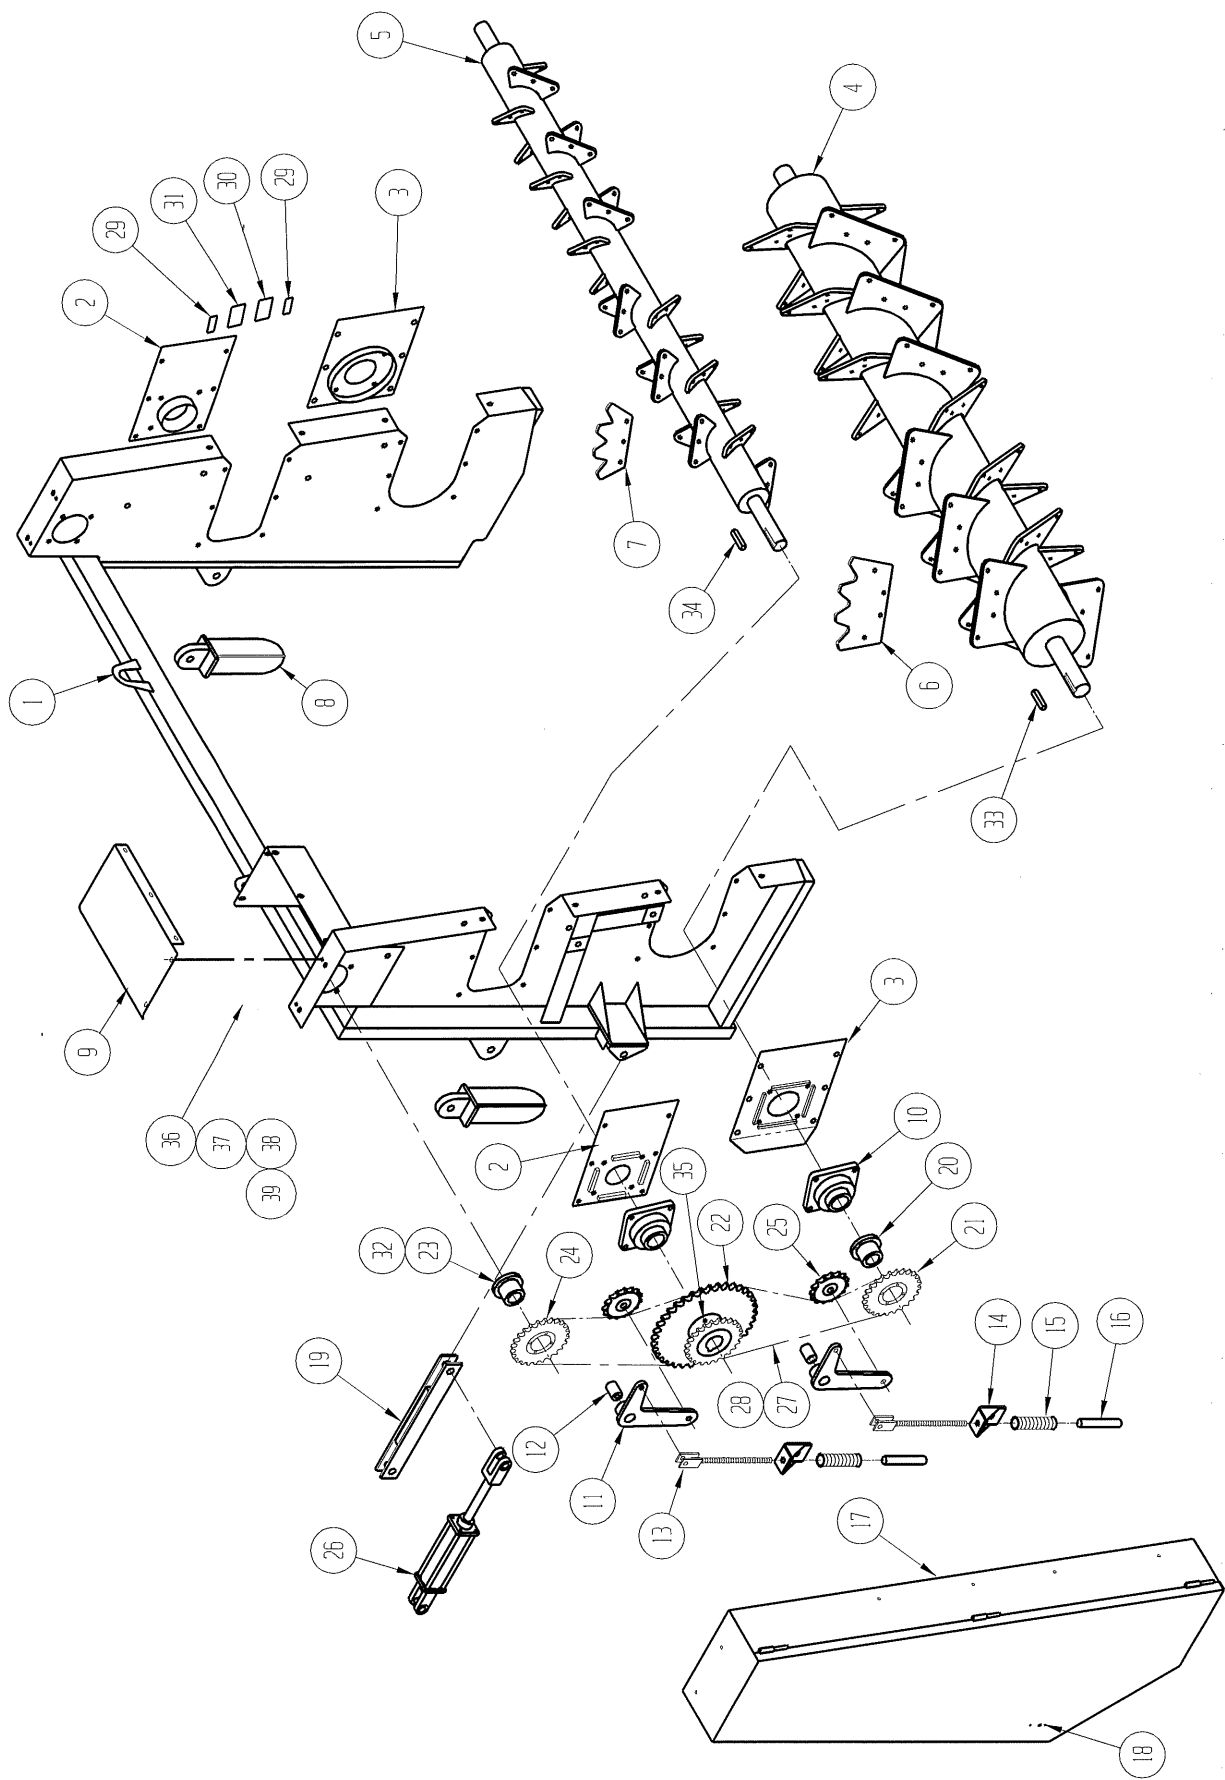

FLOOR CHAIN DRIVE ASSEMBLY

ITEM NO.	QUANTITY	PART NO.	DESCRIPTION
1	1	720057	Floor Shaft
2	3	700397	Floor Drive Bearing
3	2	700044	Chain Slot Cover
4	1	700395	LH Drive Door
5	1	700399	RH Drive Door
6	2	720249	Sprocket, 80C70
7	2	720755	Sprocket, P1 80 11 Tooth
8	2	720545	Bushing, P1 (1 1/2" Bore)
9	4	980751	Idler Sprocket, RC80, 12T
10	2	980912	Roller Chain, RC80 HD, 96"
	-	-	-
11	1	700398	Latch Key
12	8	720055	Chain Section, Floor (10 Ft.)
13	4	700246	Idler Sprocket, 1 15/16 Bore
14	2	720053	Idler Shaft
15	4	700129	Tensioner Nut
16	4	720054	Tensioner Rod
17	1	980927	Master Link, RC80 Hvy Duty
18	2	720979	Floor Motor, TKO500(not shown)

MANURE SPREADER ASSEMBLY

ITEM NO.	QUANTITY	PART NO.	DESCRIPTION
1	1	721291	Spreader Chassis
2	2	700602	Top Bearing Plate
3	2	700604	Bottom Bearing Plate
4	1	721298	Bottom Beater
5	1	721293	Top Beater
6	24	701759	Bottom Paddle
7	24	701758	Top Paddle
8	2	701077	Drop In Hinge
9	1	700628	Top Motor Cover
10	4	700245	Flanged Bearing, 4- Hole, 2 7/16"
11	2	700599	Idler Arm
12	2	700596	Pivot Spacer
13	2	266538	Draw Bolt
14	2	264601	Take-Up Angle
15	2	700601	Tightener Spring
16	2	700600	Spring Spacer
17	1	700591	Drive Cover
18	1	700281	Latch
19	2	700660	Lock Bar
20	1	700630	Bushing, Q1-2 7/16"
21	1	700629	Sprocket, 100Q 20 Tooth
22	1	700582	Double Sprocket
23	1	700631	Bushing, Q1-2 1/4"
24	1	700632	Sprocket, H100Q 16 Tooth
25	1	700355	Idler Sprocket, #100
26	2	700424	Hydraulic Cylinder, 2 x 8
27	2	700258	Roller Chain, RC100 x 82 1/2" Long
28	2	700259	Master Link, RC100
29	2	700497	Decal, Grease Gun
30	1	700493	Decal, Do Not Enter
31	1	700494	Decal, Keep Hands & Feet
32	1	-----	Key, 1/2 Sq. x 2 1/2"
33	1	-----	Key, 5/8 Sq. x 3 7/8"
34	1	-----	Key, 5/8 Sq. x 3"
35	2	-----	Set Screw, 1/2 x 1 Sq. Head
36	1	700623	Hydraulic Motor
37	1	700918	Check Valve
38	1	700919	Relief Valve
39	1	700949	Motor Manifold