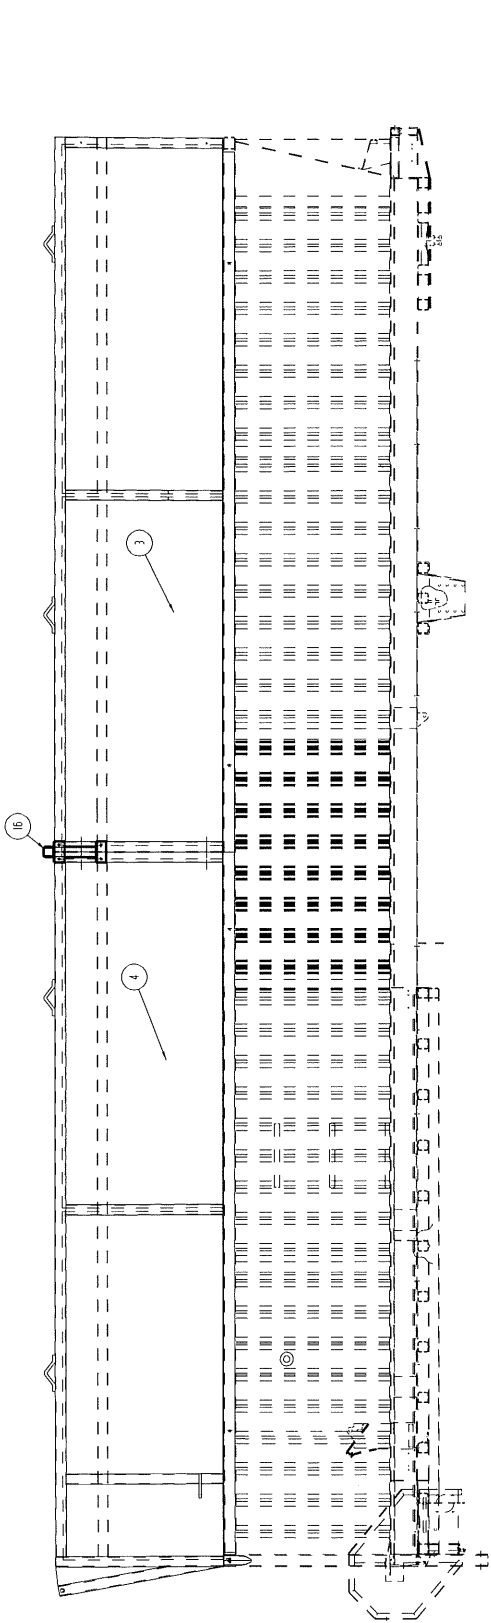

FLOOR CHAIN DRIVE ASSEMBLY

ITEM NO.	QUANTITY	PART NO.	DESCRIPTION
1	1	720057	Floor Shaft
2	3	700397	Floor Drive Bearing
3	2	700044	Chain Slot Cover
4	1	700395	LH Drive Door
5	1	700399	RH Drive Door
6	2	720249	Sprocket, 80C70
7	2	720755	Sprocket, P1 80 11 Tooth
8	2	720545	Bushing, P1 (1 1/2" Bore)
9	4	980751	Idler Sprocket, RC80, 12T
10	2	980912	Roller Chain, RC80 HD, 96"
	-	-	-
11	1	700398	Latch Key
12	8	720055	Chain Section, Floor (10 Ft.)
13	4	700246	Idler Sprocket, 1 15/16 Bore
14	2	720053	Idler Shaft
15	4	700129	Tensioner Nut
16	4	720054	Tensioner Rod
17	1	980927	Master Link, RC80 Hvy Duty
18	2	720979	Floor Motor, TKO500(not shown)

SPINNER HYDRAULIC WET KIT

ITEM	PART NUMBER	QTY	DESCRIPTION
1	721146	1	RESERVOIR ASSEMBLY, FUB
2	701131	2	FILTER HEAD, SF-120-25-2
3	701509	1	BRACKET WLD, PUMP
4	701513	1	PC PUMP
5	701673	1	TANK MOUNT
6	721428	2	TANK SUPPORT STRAP
7	701710	1	MANIFOLD, E-147 PUMP
8	700947	1	HYDRAULIC PUMP
9	701467	1	HYDRAULIC PUMP, LS AND PC
10	701711	1	HIGH CAPACITY FLOW DIVIDER
11	701447	1	MFC CONTROL BOX (IN-CAB CONTROL BOX)
12	701448	1	MFC-16 MOTORIZED FLOW CONTROL
13	701449	2	EXTENSION CABLE, 5-WIRE
14	701221	1	VALVE BANK, FLOOR CONTROL
15	TF3269X20X24	1	STRAIGHT THREAD O-RING TO FEMALE PIPE
16	290526	1	FLANGE, 4-BOLT, 2 1/2" (SAE)
17	701130	2	FILTER ELEMENT, ZAE-10L
18	700965	2	HYDRAULIC MOTOR, TMTW400
19	701116	1	HYDRAULIC MOTOR, BEATER
20	700921	1	CHECK VALVE AND RELIEF VALVE MANIFOLD
21	700954	1	MANIFOLD, TMTW RH
22	700953	1	MANIFOLD, TMTW LH
23	700918	1	CHECK VALVE
24	700919	1	RELIEF VALVE

BACK

FRONT

SPINNER HYDRAULIC RESERVOIR ASSEMBLY

ITEM NO.	QUANTITY	PART NO.	DESCRIPTION
1	1	701403	Saddle Tank Wld
2	2	701411	Mount Wld Reservoir
3	2	701413	Tank Strap Wld
4	2	700231	Sight Temp Gauge
5	2	700866	Tank Strainer
6	2	701211	Filler Breather
7	1	701428	Rubber
8	2	-----	Nipple, 3" Close
9	2	-----	3" Ball Valve
10	2	-----	King Nipple, 3"