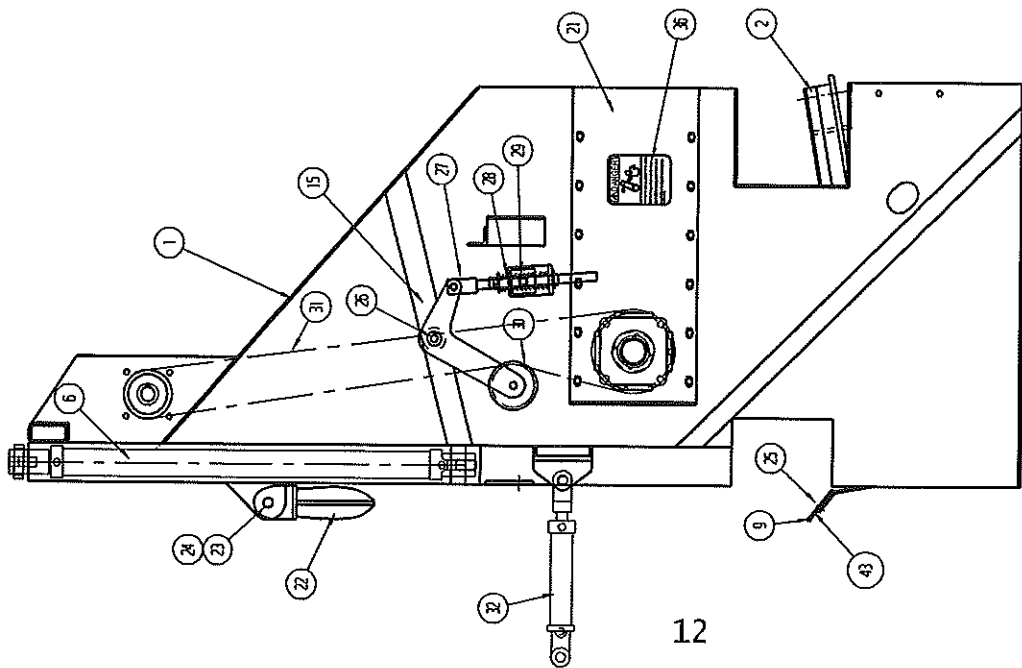

SPINNER ASSEMBLY

ITEM NO.	QUANTITY	PART NO.	DESCRIPTION
1	1	700958	Spinner Frame Wld
2	2	700959	Spinner Plate
3	6	700961	Spinner Fin, RH
4	12	-	5/8 Carriage Bolt
5	24	-	5/8 Lock Nut
6	2	700786	2 ½ x 36 Cylinder
7	1	700778	Rubber Beater Flap
8	1	700765	Backing, Rubber
9	1	700782	Rubber Cleaning Strip
10	1	700772	Rear Sliding Gate
11	24	700773	Beater Paddle
12	1	700592	Beater Drum
13	2	700245	Bearing, 2 7/16" 4-Bolt
14	1	264601	Take-Up Angle
15	1	700599	Arm Idler
16	1	-	Carriage Bolt, 2 x ¾"
17	1	700841	Sprocket, H80Q18
18	1	700630	Q1 Hub, 2 7/16"
19	1	700797	Sprocket, H80Q16
20	1	980216	Q1 Hub, 1 ½"
21	2	700775	Bearing Plate
22	2	700249	Hinge Wld, Drop In
23	2	-	Hex Bolt, 1" x 3 ½"
24	2	-	Lock Nut, 1"
25	8	-	Hex bolt, ¼ x 1"
26	1	700596	Pivot Spacer
27	1	266538	Bolt Wld, Draw
28	1	700601	Spring, Tightener
29	1	700600	Spacer, Spring
30	1	980751	Sprocket, #80 Idler
31	10'	980912	Chain, Roller, RC 80
32	2	700424	Cylinder, 2 x 8"
33	1	700761	Plate, Spreader
34	1	270244	Rubber Latch
35	1	700963	Spinner Hydraulics
36	1	700828	Decal, Chain Warning
37	1	700829	Decal, Spinner Warning
38	1	700834	Lift Bracket
39	1	700837	Taillight Panel
40	1	720175	Taillight RH
41	1	720174	Taillight LH
42	6	700962	Spinner Fin, LH
43	2	700863	Rubber Backing
44	2	700964	Spinner Plate UHMW
45	10	700983	Hex Bolt, M14 x 30mm, 1.5 Pitch
46	1	700966	Bracket, Rubber Stop