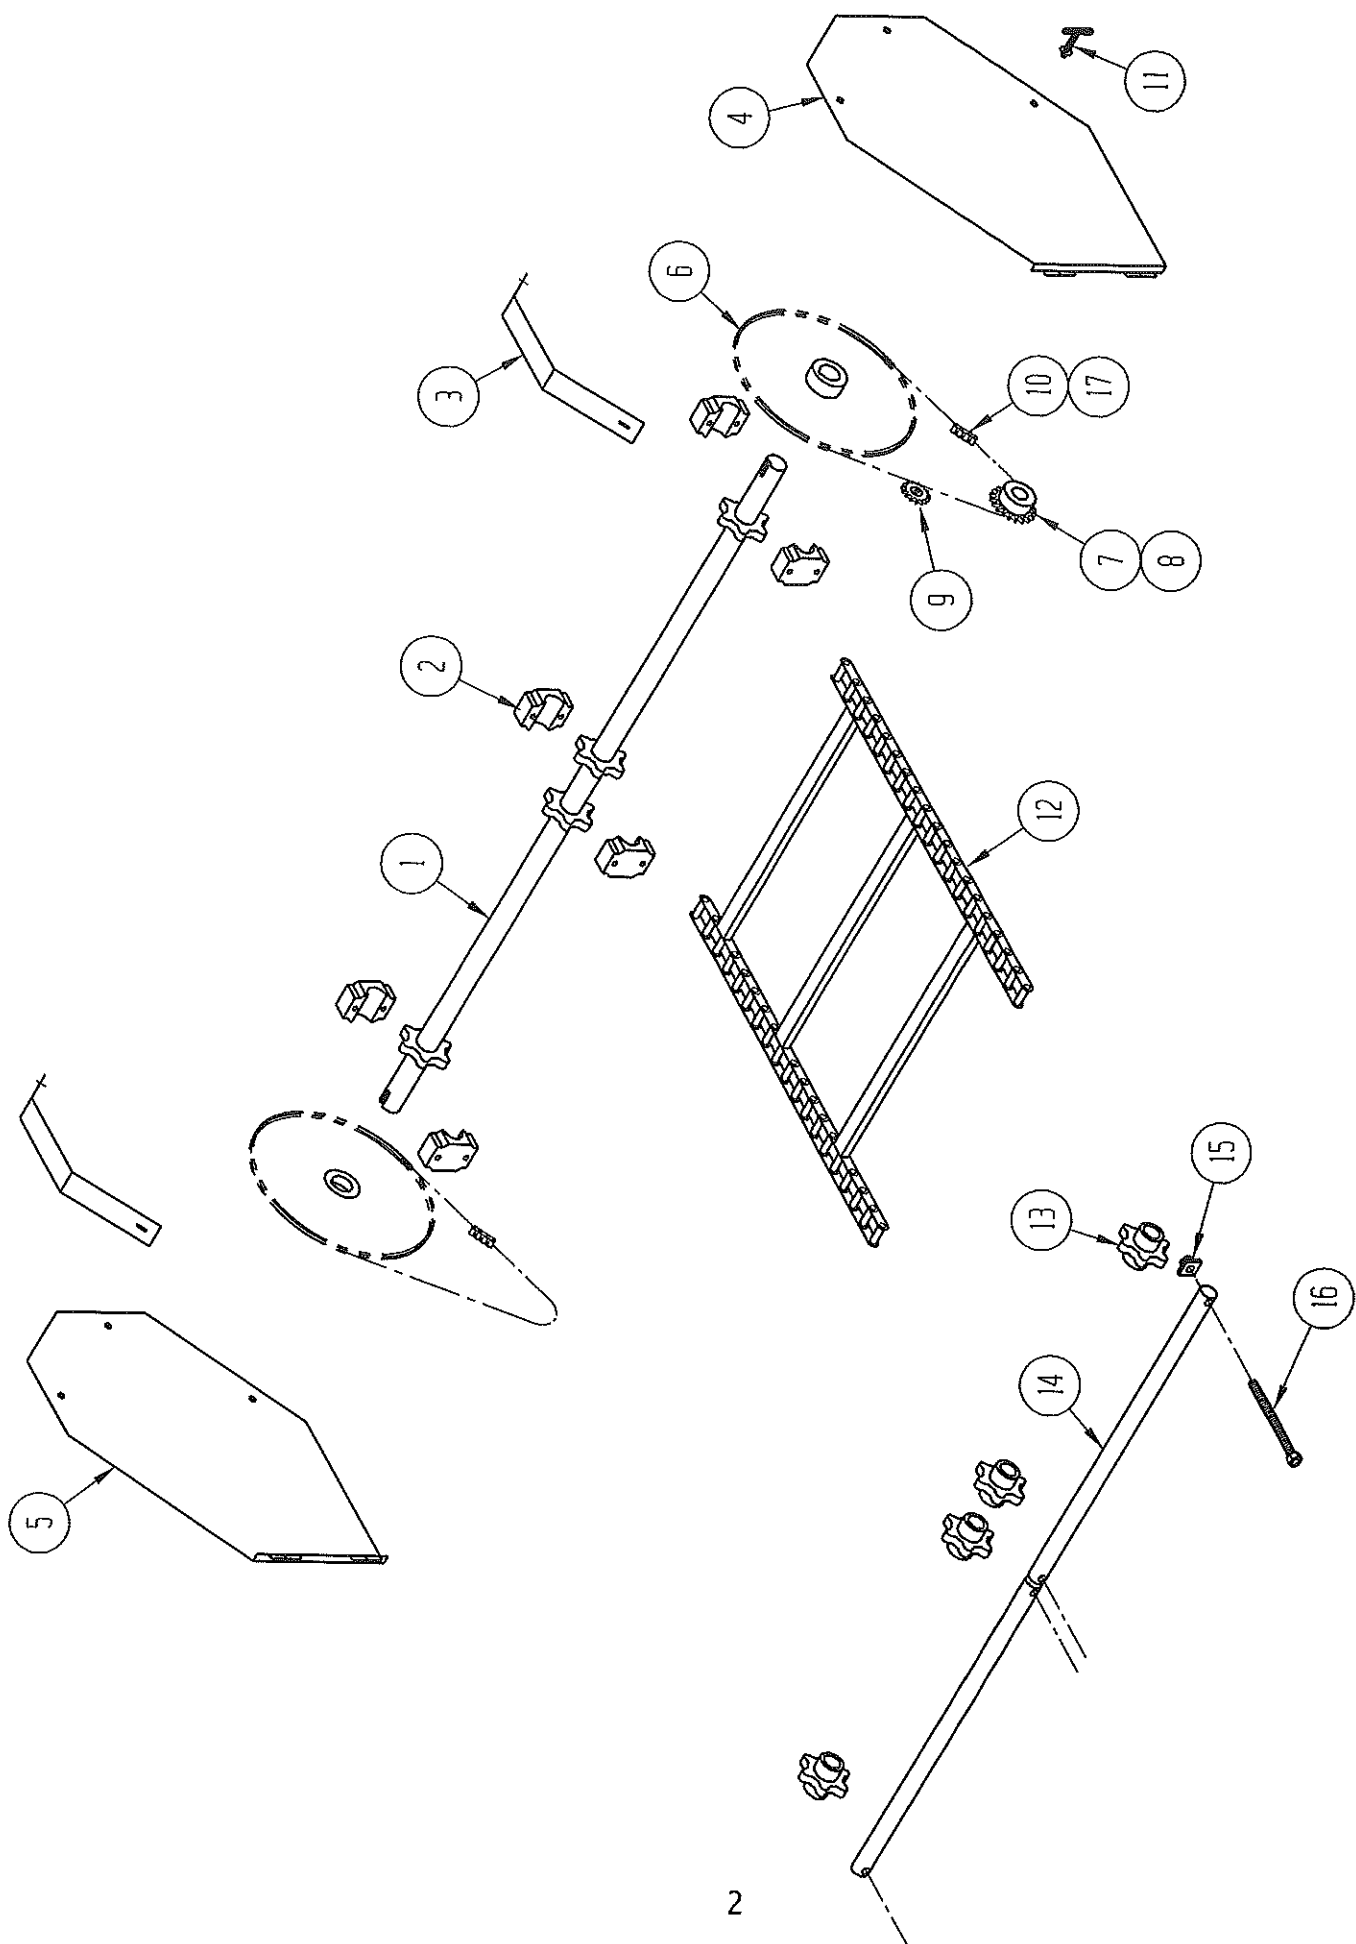

119

120

121

122

123

124

TABLE OF CONTENTS

BOX ACCESSORIES	9
DECAL GROUP	17
ELECTRICAL CONTROLS.....	7
FLOOR CHAIN DRIVE ASSEMBLY	3
HYDRAULIC (SPINNER) DRIVE COMPONENTS	4
HYDRAULIC (SPINNER) RESERVOIR ASSEMBLY.....	6
PTO DRIVE PARTS	1
SILAGE OPTION	15
SLOP GATE AND PAN OPTIONS	11
SPINNER ASSEMBLY	13
TWIN BEATER ATTACHMENT.....	19
TWIN BEATER HYDRAULICS.....	21

PTO DRIVE PARTS

ITEM NO.	QUANTITY	PART NO.	DESCRIPTION
1	2	700461	Yoke
2	2	700462	Cross & Bearing Kit
3	2	700457	U-Bolt Kit
4	1	700458	Slip Yoke
5	1	700460	Stub Shaft (Must Cut To Length)
6	1	700456	Tube (Must Cut To Length)
7	1	700459	Weld Yoke

FLOOR CHAIN DRIVE ASSEMBLY

ITEM NO.	QUANTITY	PART NO.	DESCRIPTION
1	1	700196	Floor Shaft
2	3	700397	Floor Drive Bearing
3	2	700044	Chain Slot Cover
4	1	700395	LH Drive Door
5	1	700399	RH Drive Door
6	2	720249	Sprocket, 80C70
7	2	701212	Sprocket, 80B11, 1 ¼" Bore (5/16" Key)
8	-	-	-
9	2	980751	Idler Sprocket, RC80, 12T
10	2	980912	Roller Chain, RC80 HD, 96"
	-	-	-
11	1	700398	Latch Key
12	8	700143	Chain Section, Floor (10 Ft.)
13	4	700246	Idler Sprocket, 1 15/16 Bore
14	2	700194	Idler Shaft
15	4	700129	Tensioner Nut
16	4	700204	Tensioner Rod
17	1	980927	Master Link, RC80 Hvy Duty

SPINNER HYDRAULIC RESERVOIR ASSEMBLY

ITEM NO.	QUANTITY	PART NO.	DESCRIPTION
1	1	700883	Reservoir Weldment
2	2	-	Elbow, 2" NPT
3	3	-	Nipple, 2" Close
4	2	264071	Ball Valve, 2"
5	2	290115	King Nipple, 2"
6	2	264069	Suction Strainer, 3"
7	1	701213	Plug, 1/2" NPT Magnetic
8	1	701211	Cap, Filler Asm
9	2	-----	Nipple, 1 1/4" NPT x 3"
10	1	-----	Reducer, 3" to 2 1/2"
11	1	700866	Tank Strainer
12	2	700231	Sight/Temperature Gauge
13	2	-----	Nipple, 3" Close
14	1	-----	Ball Valve, 3"
15	1	-----	Nipple, 2 x 4 5/8"
16	1	-----	King Nipple, 2 1/2"
17	1	-----	Elbow, 3" NPT
18	1	C3109x8x4	Bushing 1/2" Male to 1/4" Female
19	1	C5605X4X4	Male Branch Tee