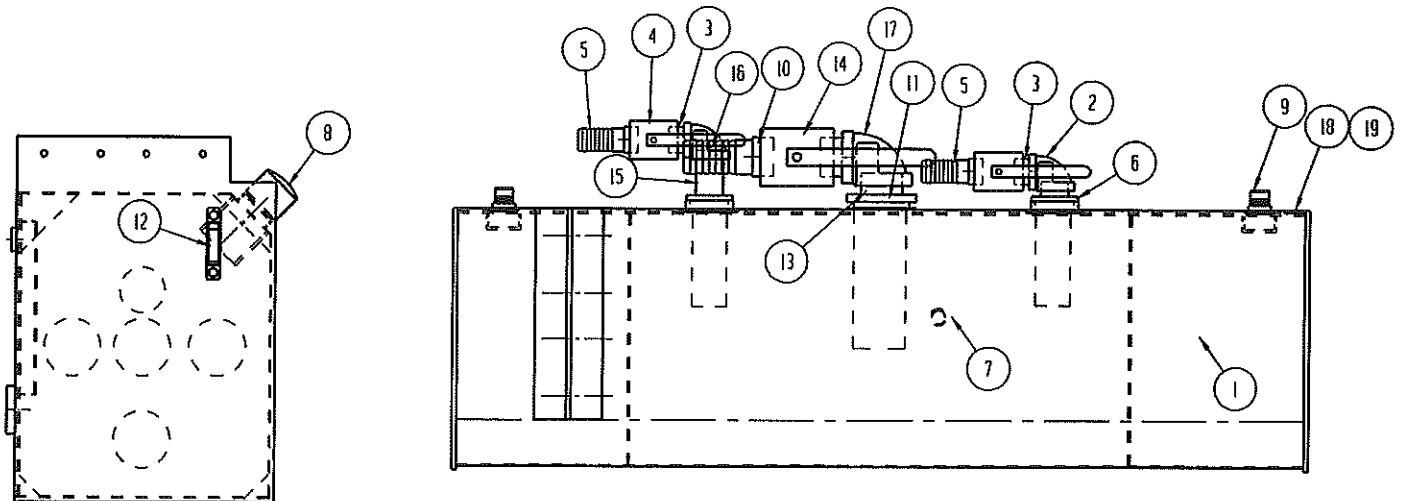

SPINNER HYDRAULIC RESERVOIR ASSEMBLY

ITEM NO.	QUANTITY	PART NO.	DESCRIPTION
1	1	700883	Reservoir Weldment
2	2	-	Elbow, 2" NPT
3	3	-	Nipple, 2" Close
4	2	264071	Ball Valve, 2"
5	2	290115	King Nipple, 2"
6	2	264069	Suction Strainer, 3"
7	1	701213	Plug, 1/2" NPT Magnetic
8	1	701211	Cap, Filler Asm
9	2	-----	Nipple, 1 1/4" NPT x 3"
10	1	-----	Reducer, 3" to 2 1/2"
11	1	700866	Tank Strainer
12	2	700231	Sight/Temperature Gauge
13	2	-----	Nipple, 3" Close
14	1	-----	Ball Valve, 3"
15	1	-----	Nipple, 2 x 4 5/8"
16	1	-----	King Nipple, 2 1/2"
17	1	-----	Elbow, 3" NPT
18	1	C3109x8x4	Bushing 1/2" Male to 1/4" Female
19	1	C5605X4X4	Male Branch Tee