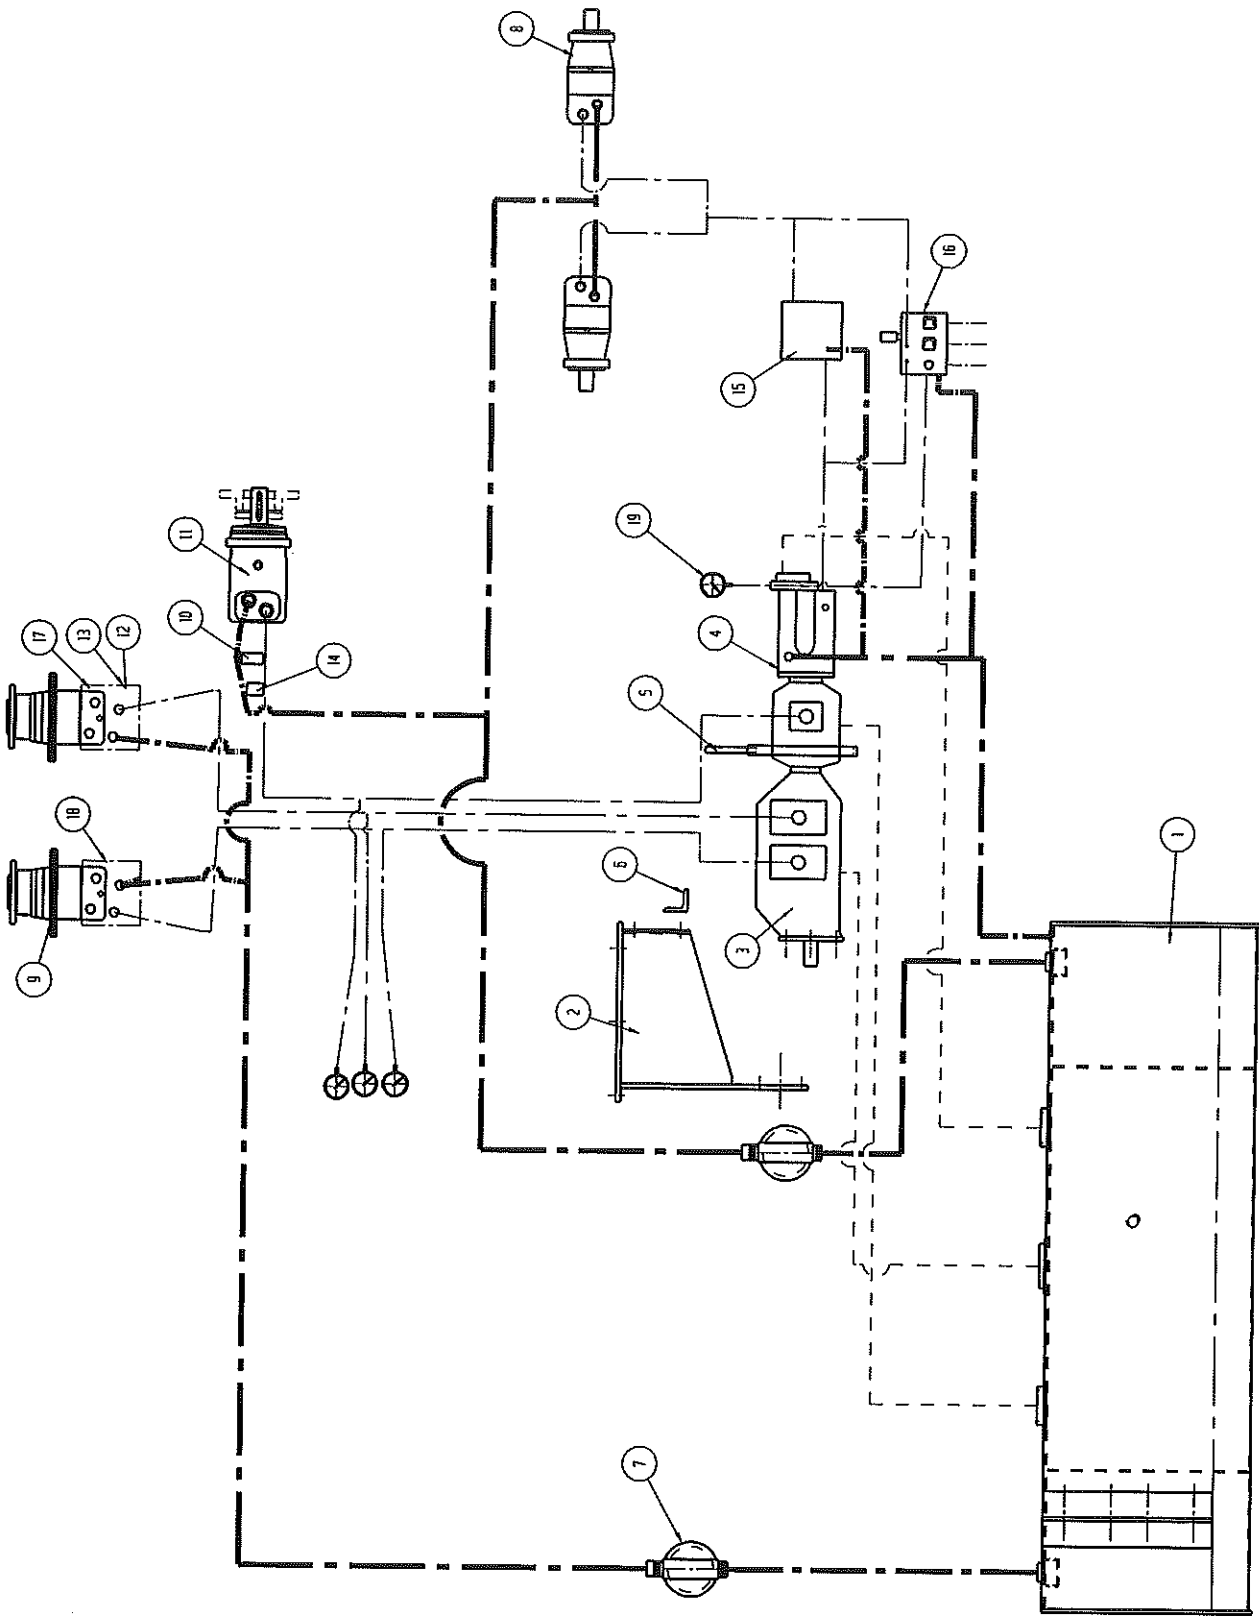

119

120

121

122

123

124

TABLE OF CONTENTS

BOX ACCESSORIES	9
DECAL GROUP	17
ELECTRICAL CONTROLS.....	7
FLOOR CHAIN DRIVE ASSEMBLY	3
HYDRAULIC (SPINNER) DRIVE COMPONENTS	4
HYDRAULIC (SPINNER) RESERVOIR ASSEMBLY.....	6
PTO DRIVE PARTS	1
SILAGE OPTION	15
SLOP GATE AND PAN OPTIONS	11
SPINNER ASSEMBLY	13
TWIN BEATER ATTACHMENT.....	19
TWIN BEATER HYDRAULICS.....	21

PTO DRIVE PARTS

ITEM NO.	QUANTITY	PART NO.	DESCRIPTION
1	2	700461	Yoke
2	2	700462	Cross & Bearing Kit
3	2	700457	U-Bolt Kit
4	1	700458	Slip Yoke
5	1	700460	Stub Shaft (Must Cut To Length)
6	1	700456	Tube (Must Cut To Length)
7	1	700459	Weld Yoke

FLOOR CHAIN DRIVE ASSEMBLY

ITEM NO.	QUANTITY	PART NO.	DESCRIPTION
1	1	700196	Floor Shaft
2	3	700397	Floor Drive Bearing
3	2	700044	Chain Slot Cover
4	1	700395	LH Drive Door
5	1	700399	RH Drive Door
6	2	720249	Sprocket, 80C70
7	2	701212	Sprocket, 80B11, 1 ¼" Bore (5/16" Key)
8	-	-	-
9	2	980751	Idler Sprocket, RC80, 12T
10	2	980912	Roller Chain, RC80 HD, 96"
	-	-	-
11	1	700398	Latch Key
12	8	700143	Chain Section, Floor (10 Ft.)
13	4	700246	Idler Sprocket, 1 15/16 Bore
14	2	700194	Idler Shaft
15	4	700129	Tensioner Nut
16	4	700204	Tensioner Rod
17	1	980927	Master Link, RC80 Hvy Duty