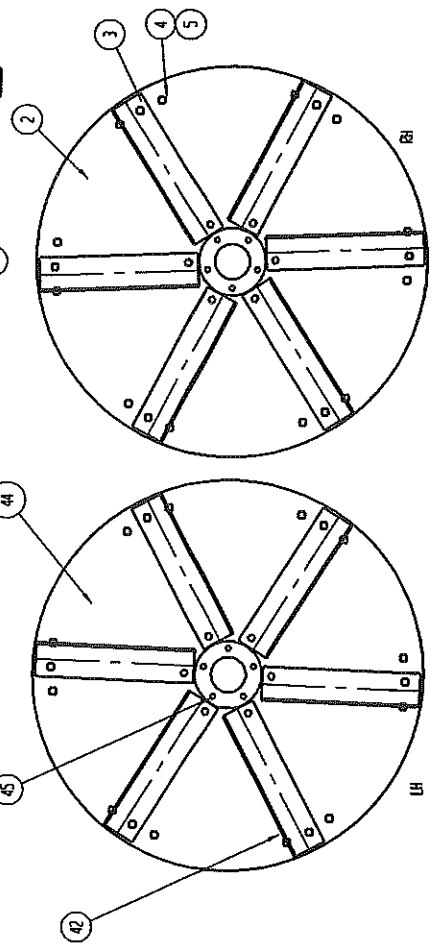

SPINNER ASSEMBLY

ITEM NO.	QUANTITY	PART NO.	DESCRIPTION
1	1	700958	Spinner Frame Wld
2	2	700959	Spinner Plate
3	6	700961	Spinner Fin, RH
4	12	-	5/8 Carriage Bolt
5	24	-	5/8 Lock Nut
6	2	700786	2 ½ x 36 Cylinder
7	1	700778	Rubber Beater Flap
8	1	700765	Backing, Rubber
9	1	700782	Rubber Cleaning Strip
10	1	700772	Rear Sliding Gate
11	24	700773	Beater Paddle
12	1	700592	Beater Drum
13	2	700245	Bearing, 2 7/16" 4-Bolt
14	1	264601	Take-Up Angle
15	1	700599	Arm Idler
16	1	-	Carriage Bolt, 2 x ¾"
17	1	700841	Sprocket, H80Q18
18	1	700630	Q1 Hub, 2 7/16"
19	1	700797	Sprocket, H80Q16
20	1	980216	Q1 Hub, 1 ½"
21	2	700775	Bearing Plate
22	2	700249	Hinge Wld, Drop In
23	2	-	Hex Bolt, 1" x 3 ½"
24	2	-	Lock Nut, 1"
25	8	-	Hex bolt, ¼ x 1"
26	1	700596	Pivot Spacer
27	1	266538	Bolt Wld, Draw
28	1	700601	Spring, Tightener
29	1	700600	Spacer, Spring
30	1	980751	Sprocket, #80 Idler
31	10'	980912	Chain, Roller, RC 80
32	2	700424	Cylinder, 2 x 8"
33	1	700761	Plate, Spreader
34	1	270244	Rubber Latch
35	1	700963	Spinner Hydraulics
36	1	700828	Decal, Chain Warning
37	1	700829	Decal, Spinner Warning
38	1	700834	Lift Bracket
39	1	700837	Taillight Panel
40	1	720175	Taillight RH
41	1	720174	Taillight LH
42	6	700962	Spinner Fin, LH
43	2	700863	Rubber Backing
44	2	700964	Spinner Plate UHMW
45	10	700983	Hex Bolt, M14 x 30mm, 1.5 Pitch
46	1	700966	Bracket, Rubber Stop