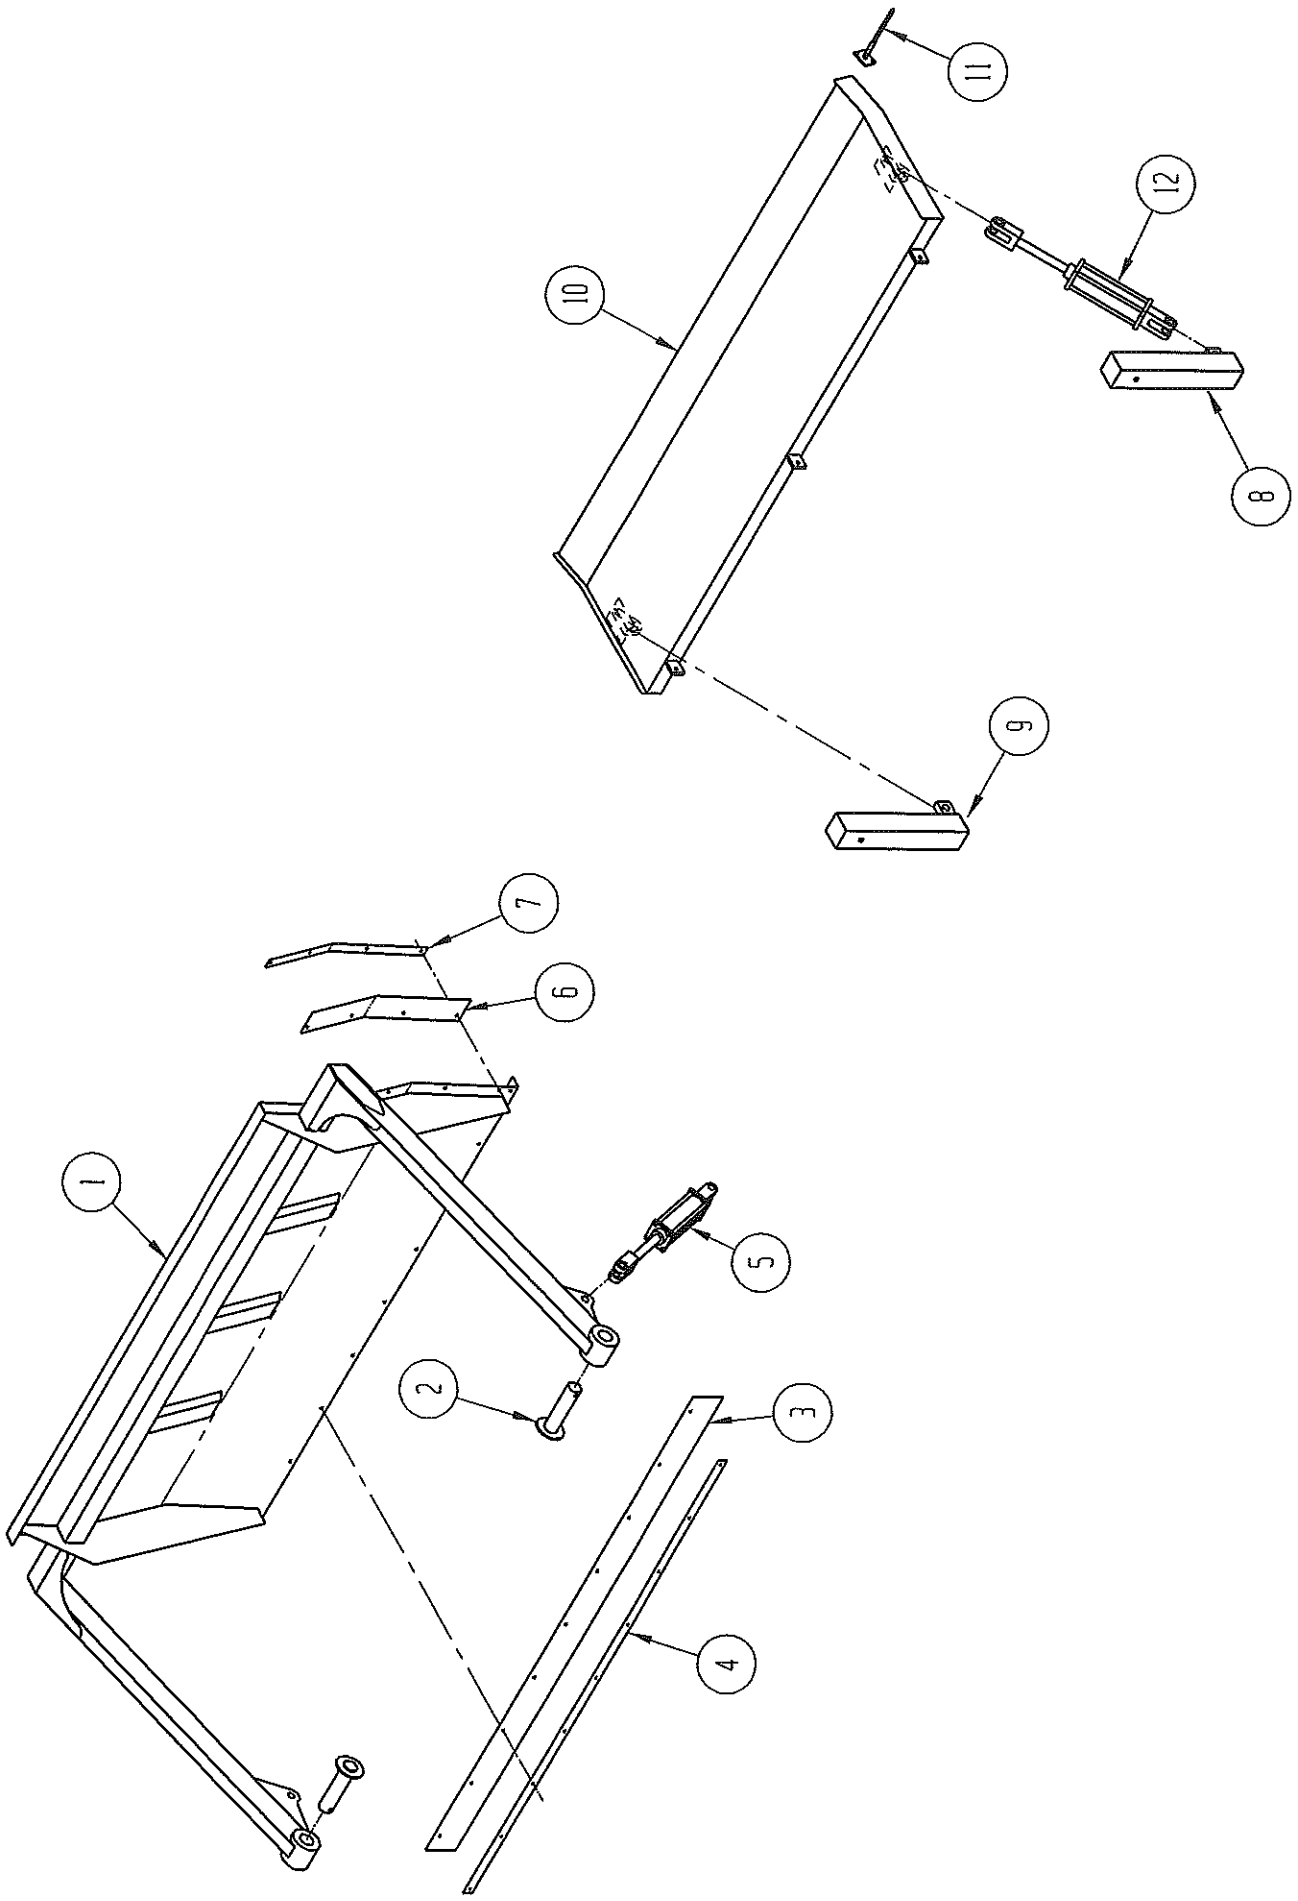

FLOOR CHAIN DRIVE ASSEMBLY

ITEM NO.	QUANTITY	PART NO.	DESCRIPTION
1	1	700196	Floor Shaft
2	3	700397	Floor Drive Bearing
3	2	700044	Chain Slot Cover
4	1	700395	LH Drive Door
5	1	700399	RH Drive Door
6	2	720249	Sprocket, 80C70
7	2	701212	Sprocket, 80B11, 1 ¼" Bore (5/16" Key)
8	-	-	-
9	2	980751	Idler Sprocket, RC80, 12T
10	2	980912	Roller Chain, RC80 HD, 96"
	-	-	-
11	1	700398	Latch Key
12	8	700143	Chain Section, Floor (10 Ft.)
13	4	700246	Idler Sprocket, 1 15/16 Bore
14	2	700194	Idler Shaft
15	4	700129	Tensioner Nut
16	4	700204	Tensioner Rod
17	1	980927	Master Link, RC80 Hvy Duty

SPINNER HYDRAULIC RESERVOIR ASSEMBLY

ITEM NO.	QUANTITY	PART NO.	DESCRIPTION
1	1	700883	Reservoir Weldment
2	2	-	Elbow, 2" NPT
3	3	-	Nipple, 2" Close
4	2	264071	Ball Valve, 2"
5	2	290115	King Nipple, 2"
6	2	264069	Suction Strainer, 3"
7	1	701213	Plug, 1/2" NPT Magnetic
8	1	701211	Cap, Filler Asm
9	2	-----	Nipple, 1 1/4" NPT x 3"
10	1	-----	Reducer, 3" to 2 1/2"
11	1	700866	Tank Strainer
12	2	700231	Sight/Temperature Gauge
13	2	-----	Nipple, 3" Close
14	1	-----	Ball Valve, 3"
15	1	-----	Nipple, 2 x 4 5/8"
16	1	-----	King Nipple, 2 1/2"
17	1	-----	Elbow, 3" NPT
18	1	C3109x8x4	Bushing 1/2" Male to 1/4" Female
19	1	C5605X4X4	Male Branch Tee

BOX ACCESSORIES

ITEM NO.	QUANTITY	PART NO.	DESCRIPTION
1	1	700819	Front Wall Extension
2	-	-	-
3	1	700205	Slope Seal Belt
4	1	700118	Slope Seal Bar
5	4	720624	Mud Flap-PARMA
6	4	700557	Mud Flap Attaching Bar
7	4	700445	Fender
8	-	-	-
9	-	-	-
10	6	700141	Clamp Bar
11	4	700272	Spring
12	8	-----	Lock Nut, 7/8
13	4	700203	Clamp Rod

SLOP GATE AND PAN OPTIONS

ITEM NO.	QUANTITY	PART NO.	DESCRIPTION
1	1	700914	Slop Gate
2	2	700412	Pivot Pin
3	1	700207	Bottom Seal
4	1	700111	Bottom Retainer Bar
5	2	998165	Hydraulic Cylinder, 3 x 10
6	2	700997	Side Seal
7	2	700996	Side Retainer Bar
8	1	700408	Cylinder Lug Insert, LH
9	1	700409	Cylinder Lug Insert, RH
10	1	700407	Slop Pan
11	1	700113	Slop Pan Indicator
12	2	998902	Hydraulic Cylinder, 2 x 8