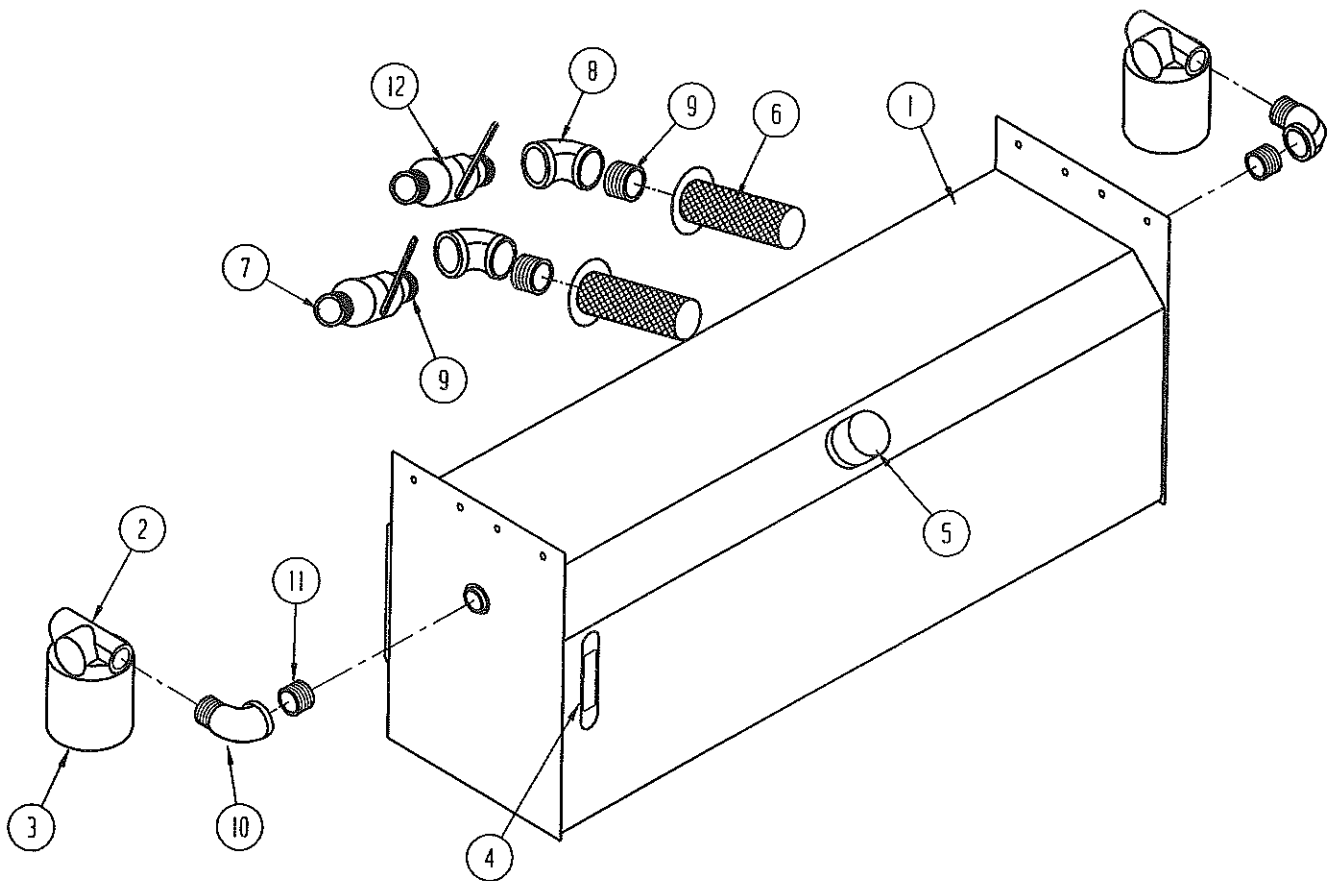

HYDRAULIC RESERVOIR ASSEMBLY

ITEM NO.	QUANTITY	PART NO.	DESCRIPTION
1	1	700617	Reservoir Weldment
2	2	701131	Filter Head
3	2	701130	Filter Element
4	1	700231	Sight Gauge
5	1	700227	Filler Cap Assembly
6	2	264069	Suction Strainer, 3"
7	2	290115	King Nipple, 2"
8	2	-----	Pipe Elbow, 2"
9	4	-----	Pipe Nipple, 2" Close
10	2	-----	Street Ell, 1 1/4" NPT
11	2	-----	Pipe Nipple, 1 1/4" x 3"
12	2	264071	Ball Valve, 2"