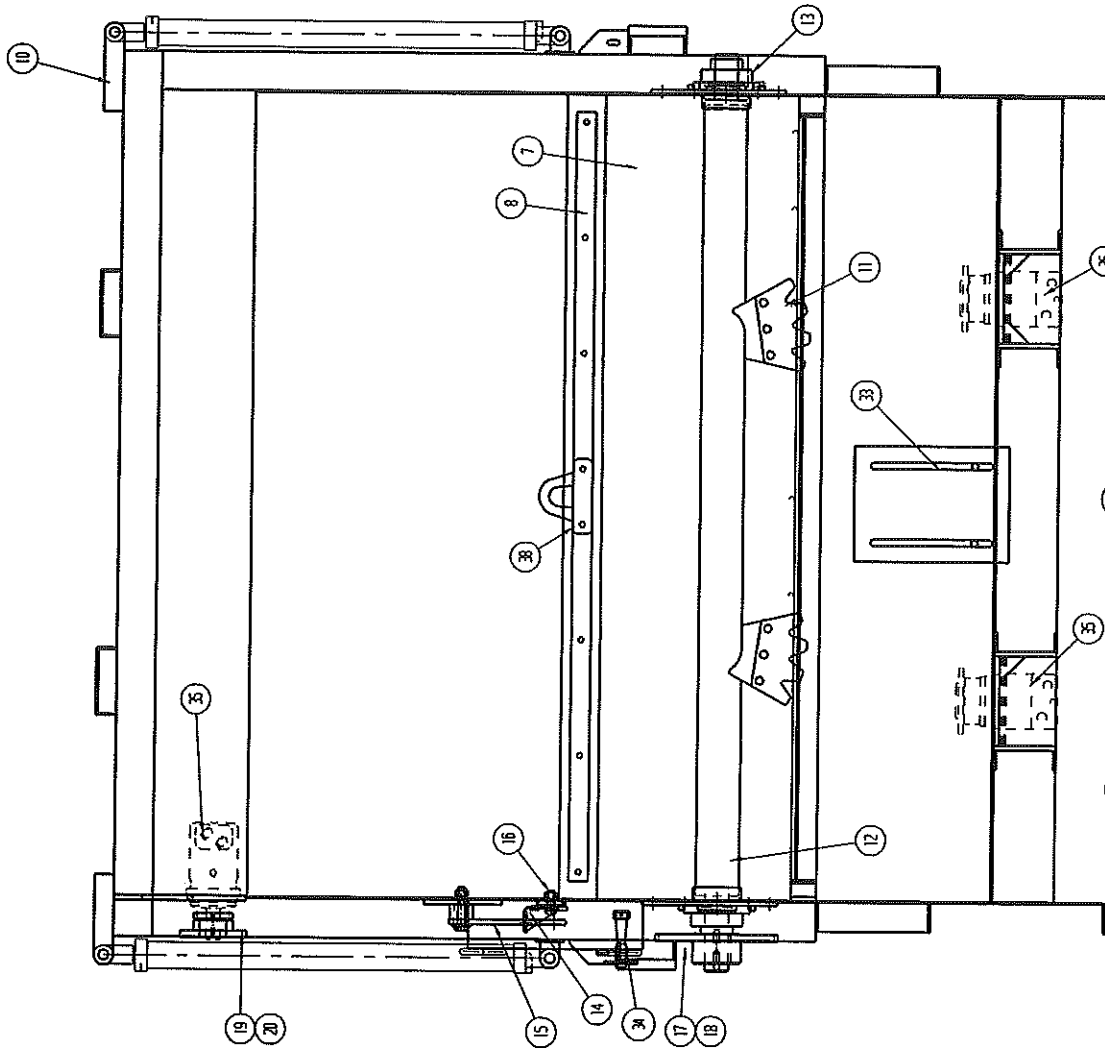

SPINNER ASSEMBLY

ITEM NO.	QUANTITY	PART NO.	DESCRIPTION
1	1	700958	Spinner Frame Wld
2	2	700959	Spinner Plate
3	6	700961	Spinner Fin, RH
4	12	-	5/8 Carriage Bolt
5	24	-	5/8 Lock Nut
6	2	700786	2 ½ x 36 Cylinder
7	1	700778	Rubber Beater Flap
8	1	700765	Backing, Rubber
9	1	700782	Rubber Cleaning Strip
10	1	700772	Rear Sliding Gate
11	24	700773	Beater Paddle
12	1	700592	Beater Drum
13	2	700245	Bearing, 2 7/16" 4-Bolt
14	1	264601	Take-Up Angle
15	1	700599	Arm Idler
16	1	-	Carriage Bolt, 2 x ¾"
17	1	700841	Sprocket, H80Q18
18	1	700630	Q1 Hub, 2 7/16"
19	1	700797	Sprocket, H80Q16
20	1	980216	Q1 Hub, 1 ½"
21	2	700775	Bearing Plate
22	2	700249	Hinge Wld, Drop In
23	2	-	Hex Bolt, 1" x 3 ½"
24	2	-	Lock Nut, 1"
25	8	-	Hex bolt, ¼ x 1"
26	1	700596	Pivot Spacer
27	1	266538	Bolt Wld, Draw
28	1	700601	Spring, Tightener
29	1	700600	Spacer, Spring
30	1	980751	Sprocket, #80 Idler
31	10'	980912	Chain, Roller, RC 80
32	2	700424	Cylinder, 2 x 8"
33	1	700761	Plate, Spreader
34	1	270244	Rubber Latch
35	1	700963	Spinner Hydraulics
36	1	700828	Decal, Chain Warning
37	1	700829	Decal, Spinner Warning
38	1	700834	Lift Bracket
39	1	700837	Taillight Panel
40	1	720175	Taillight RH
41	1	720174	Taillight LH
42	6	700962	Spinner Fin, LH
43	2	700863	Rubber Backing
44	2	700964	Spinner Plate UHMW
45	10	700983	Hex Bolt, M14 x 30mm, 1.5 Pitch
46	1	700966	Bracket, Rubber Stop