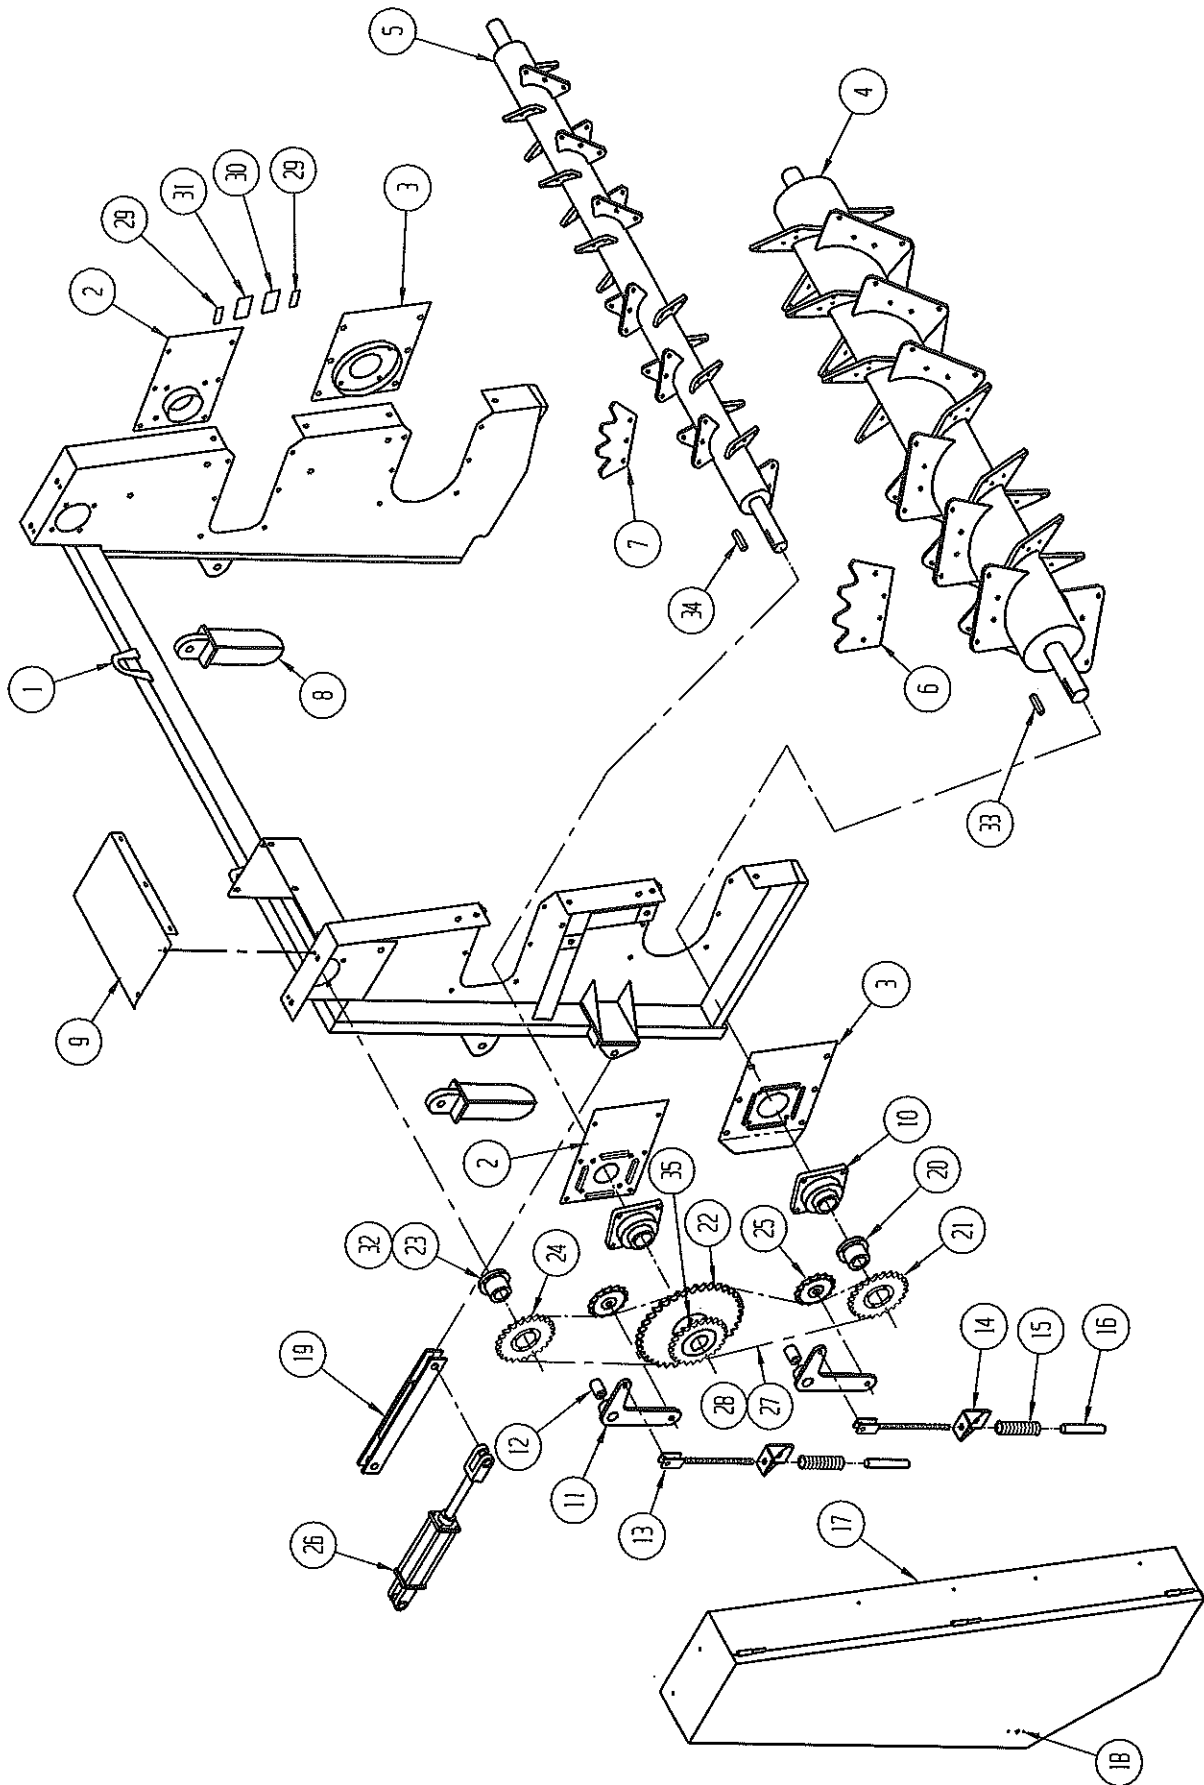

MANURE SPREADER ASSEMBLY

ITEM NO.	QUANTITY	PART NO.	DESCRIPTION
1	1	700902	Spreader Chassis
2	2	700602	Top Bearing Plate
3	2	700604	Bottom Bearing Plate
4	1	700661	Bottom Beater
5	1	700592	Top Beater
6	24	700021	Bottom Paddle
7	24	700010	Top Paddle
8	2	700249	Drop In Hinge
9	1	700628	Top Motor Cover
10	4	700245	Flanged Bearing, 4- Hole, 2 7/16"
11	2	700599	Idler Arm
12	2	700596	Pivot Spacer
13	2	266538	Draw Bolt
14	2	264601	Take-Up Angle
15	2	700601	Tightener Spring
16	2	700600	Spring Spacer
17	1	700591	Drive Cover
18	1	700281	Latch
19	2	700660	Lock Bar
20	1	700630	Bushing, Q1-2 7/16"
21	1	700629	Sprocket, 100Q 20 Tooth
22	1	700582	Double Sprocket
23	1	700631	Bushing, Q1-2 1/4"
24	1	700632	Sprocket, H100Q 16 Tooth
25	1	700355	Idler Sprocket, #100
26	2	700424	Hydraulic Cylinder, 2 x 8
27	2	700258	Roller Chain, RC100 x 82 1/2" Long
28	2	700259	Master Link, RC100
29	2	700497	Decal, Grease Gun
30	1	700493	Decal, Do Not Enter
31	1	700494	Decal, Keep Hands & Feet
32	1	-----	Key, 1/2 Sq. x 2 1/2"
33	1	-----	Key, 5/8 Sq. x 3 7/8"
34	1	-----	Key, 5/8 Sq. x 3"
35	2	-----	Set Screw, 1/2 x 1 Sq. Head