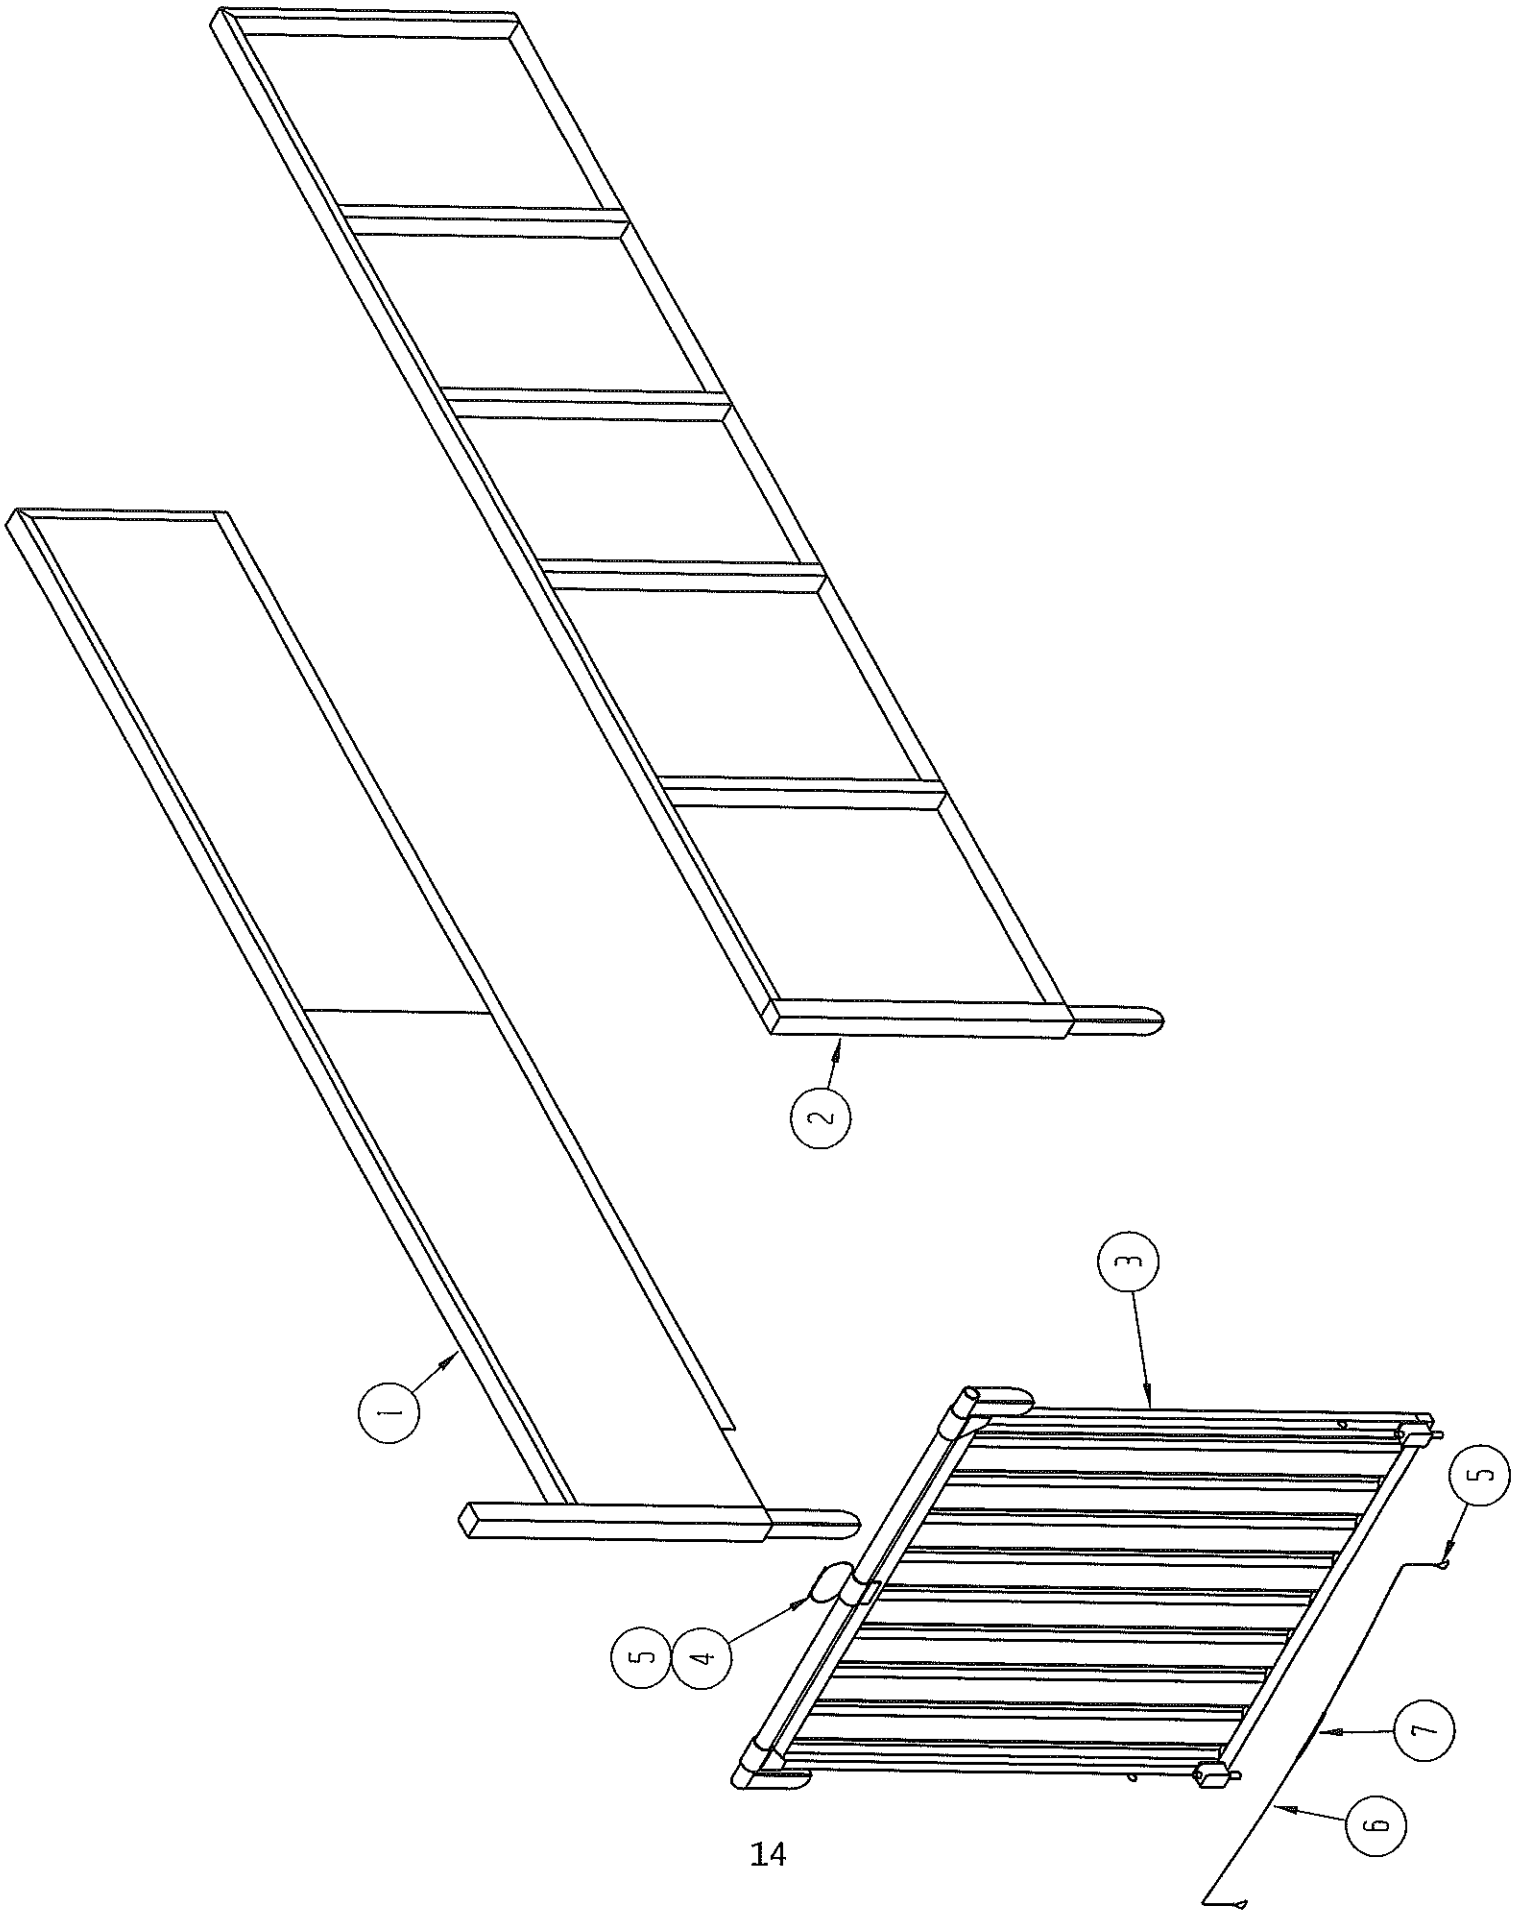

SILAGE OPTION

ITEM NO.	QUANTITY	PART NO.	DESCRIPTION
1	1	700976	Wall Extension, Driver Side
2	1	700978	Wall Extension, Passenger Side
3	1	700523	Tail Gate
4	4	700263	Clip, 3/16 Galvanized
5	1	700266	Cable, 3/16 Galvanized x 30"
6	1	700266	Cable, 3/16 Galvanized x 180
7	1	700233	Tube, 1/4"