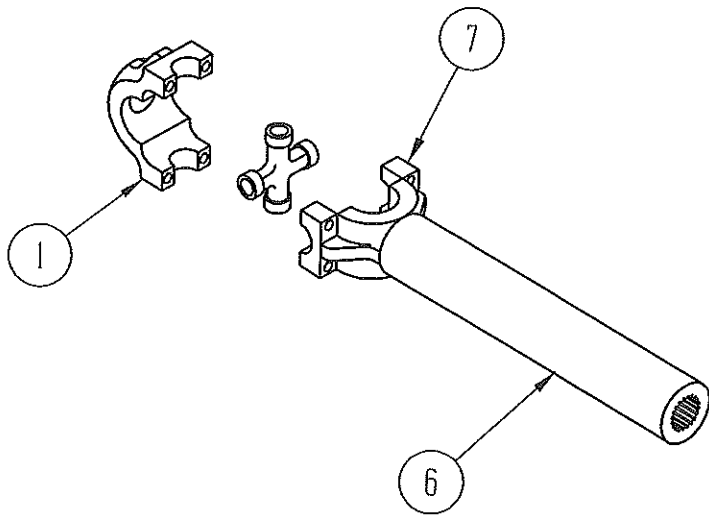

119

120

121

122

123

124

TABLE OF CONTENTS

BOX ACCESSORIES	9
DECAL GROUP	17
ELECTRICAL CONTROLS.....	7
FLOOR CHAIN DRIVE ASSEMBLY	3
HYDRAULIC (SPINNER) DRIVE COMPONENTS	4
HYDRAULIC (SPINNER) RESERVOIR ASSEMBLY.....	6
PTO DRIVE PARTS	1
SILAGE OPTION	15
SLOP GATE AND PAN OPTIONS	11
SPINNER ASSEMBLY	13
TWIN BEATER ATTACHMENT.....	19
TWIN BEATER HYDRAULICS.....	21

PTO DRIVE PARTS

ITEM NO.	QUANTITY	PART NO.	DESCRIPTION
1	2	700461	Yoke
2	2	700462	Cross & Bearing Kit
3	2	700457	U-Bolt Kit
4	1	700458	Slip Yoke
5	1	700460	Stub Shaft (Must Cut To Length)
6	1	700456	Tube (Must Cut To Length)
7	1	700459	Weld Yoke

FLOOR CHAIN DRIVE ASSEMBLY

ITEM NO.	QUANTITY	PART NO.	DESCRIPTION
1	1	700196	Floor Shaft
2	3	700397	Floor Drive Bearing
3	2	700044	Chain Slot Cover
4	1	700395	LH Drive Door
5	1	700399	RH Drive Door
6	2	720249	Sprocket, 80C70
7	2	701212	Sprocket, 80B11, 1 ¼" Bore (5/16" Key)
8	-	-	-
9	2	980751	Idler Sprocket, RC80, 12T
10	2	980912	Roller Chain, RC80 HD, 96"
	-	-	-
11	1	700398	Latch Key
12	8	700143	Chain Section, Floor (10 Ft.)
13	4	700246	Idler Sprocket, 1 15/16 Bore
14	2	700194	Idler Shaft
15	4	700129	Tensioner Nut
16	4	700204	Tensioner Rod
17	1	980927	Master Link, RC80 Hvy Duty