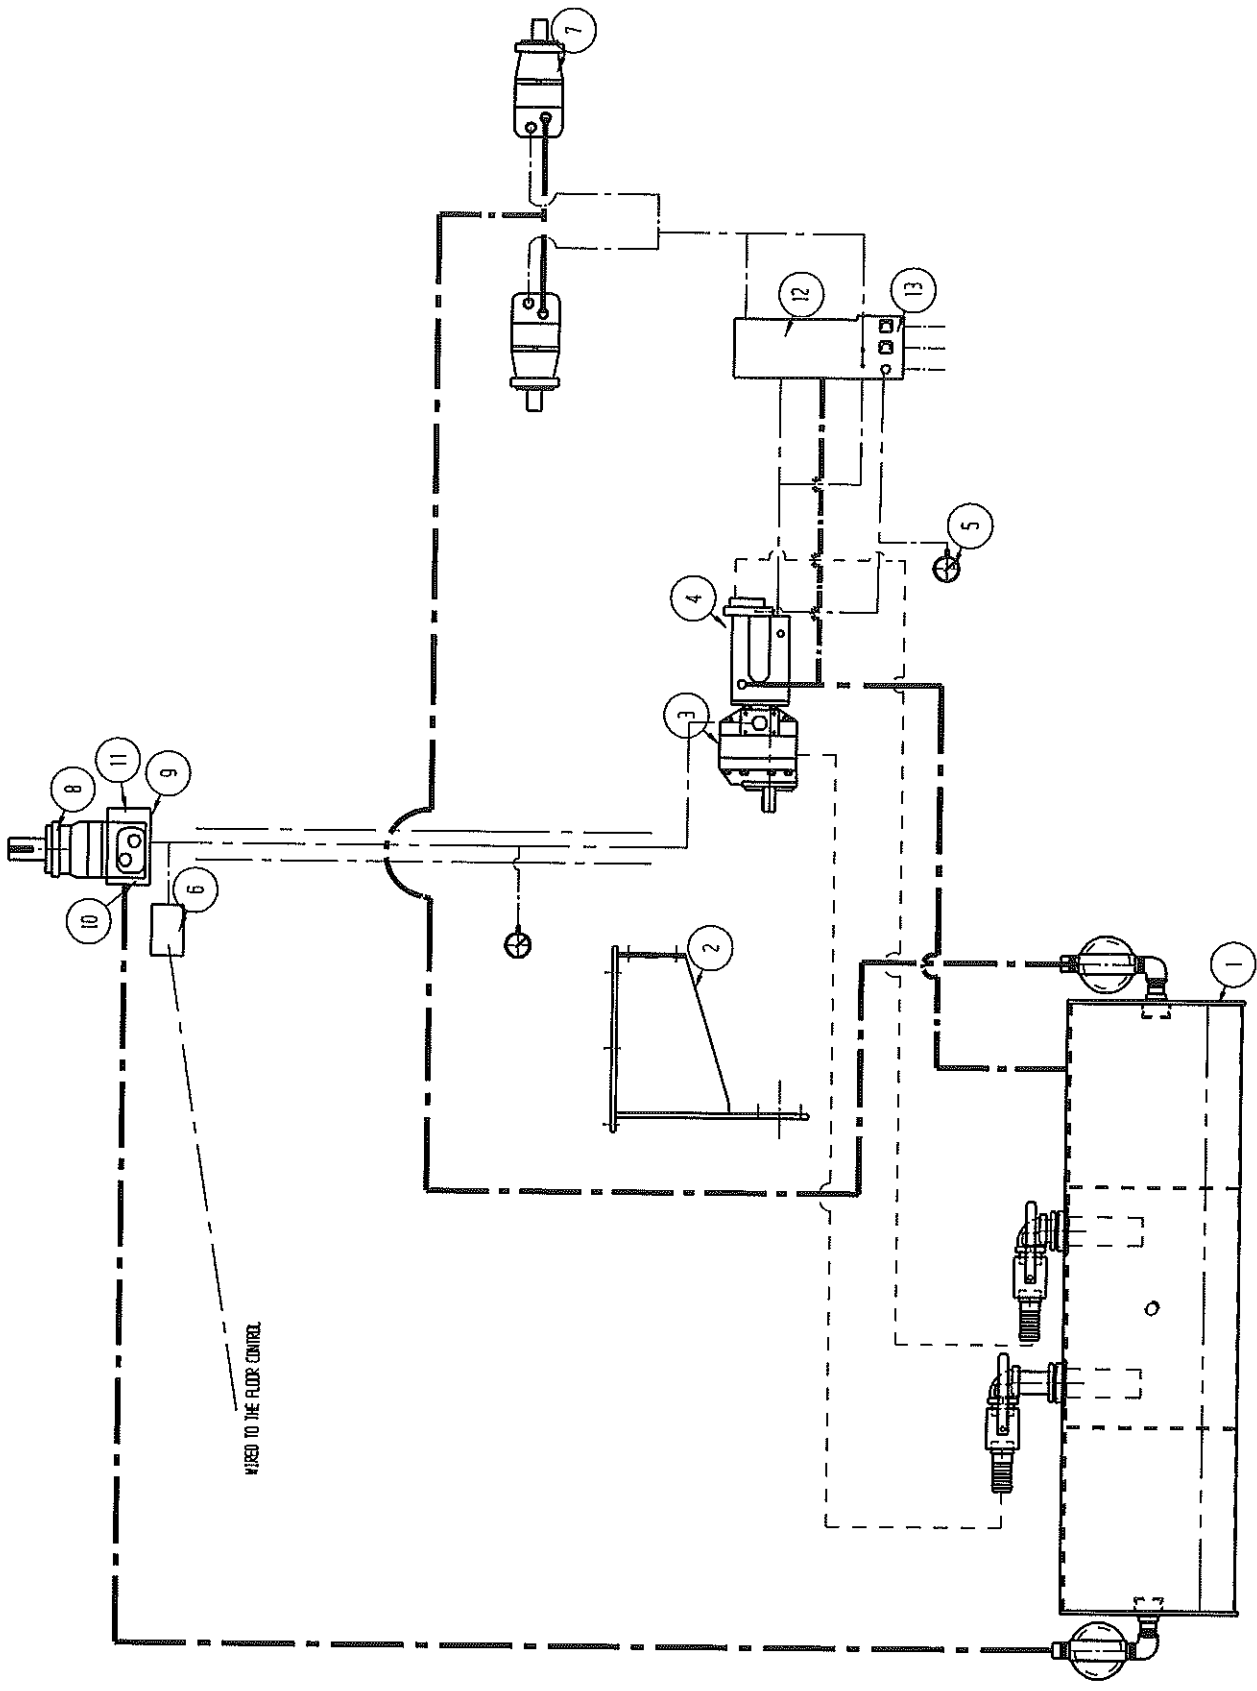

Note: For Decals on Manure Spreader
See Manure Spreader Page

DECAL GROUP

ITEM NO.	QUANTITY	PART NO.	DESCRIPTION
1	2	700500	Decal, Always Turn
2	2	700502	Decal, Replace Shields
3	2	700498	Decal, Chain Lube
4	1	700503	Decal, Prevent Injury
5	1	700492	Decal, Lubricate
6	1	700491	Decal, Grease
7	1	700489	Decal, Adjust chains
8	2	700490	Decal, Supra Box
9	2	700493	Decal, Do Not
10	1	700488	Decal, Hydraulic Oil
11	2	700563	Decal, Yellow Strip 2"
12	7	700497	Decal, Grease Gun
13	5	700496	Decal, By Parma
14	6	700499	Decal, Stripe
15	2	817764	Decal, Parma Oval
16	2	700563	Decal, Yellow Strip 87 ¼"
17	4	700495	Decal, Reflector Strip
18	1	100749	Serial Tag
19	2	700563	Decal, Yellow Strip 13 ½"

MANURE SPREADER ASSEMBLY

ITEM NO.	QUANTITY	PART NO.	DESCRIPTION
1	1	700902	Spreader Chassis
2	2	700602	Top Bearing Plate
3	2	700604	Bottom Bearing Plate
4	1	700661	Bottom Beater
5	1	700592	Top Beater
6	24	700021	Bottom Paddle
7	24	700010	Top Paddle
8	2	700249	Drop In Hinge
9	1	700628	Top Motor Cover
10	4	700245	Flanged Bearing, 4- Hole, 2 7/16"
11	2	700599	Idler Arm
12	2	700596	Pivot Spacer
13	2	266538	Draw Bolt
14	2	264601	Take-Up Angle
15	2	700601	Tightener Spring
16	2	700600	Spring Spacer
17	1	700591	Drive Cover
18	1	700281	Latch
19	2	700660	Lock Bar
20	1	700630	Bushing, Q1-2 7/16"
21	1	700629	Sprocket, 100Q 20 Tooth
22	1	700582	Double Sprocket
23	1	700631	Bushing, Q1-2 1/4"
24	1	700632	Sprocket, H100Q 16 Tooth
25	1	700355	Idler Sprocket, #100
26	2	700424	Hydraulic Cylinder, 2 x 8
27	2	700258	Roller Chain, RC100 x 82 1/2" Long
28	2	700259	Master Link, RC100
29	2	700497	Decal, Grease Gun
30	1	700493	Decal, Do Not Enter
31	1	700494	Decal, Keep Hands & Feet
32	1	-----	Key, 1/2 Sq. x 2 1/2"
33	1	-----	Key, 5/8 Sq. x 3 7/8"
34	1	-----	Key, 5/8 Sq. x 3"
35	2	-----	Set Screw, 1/2 x 1 Sq. Head