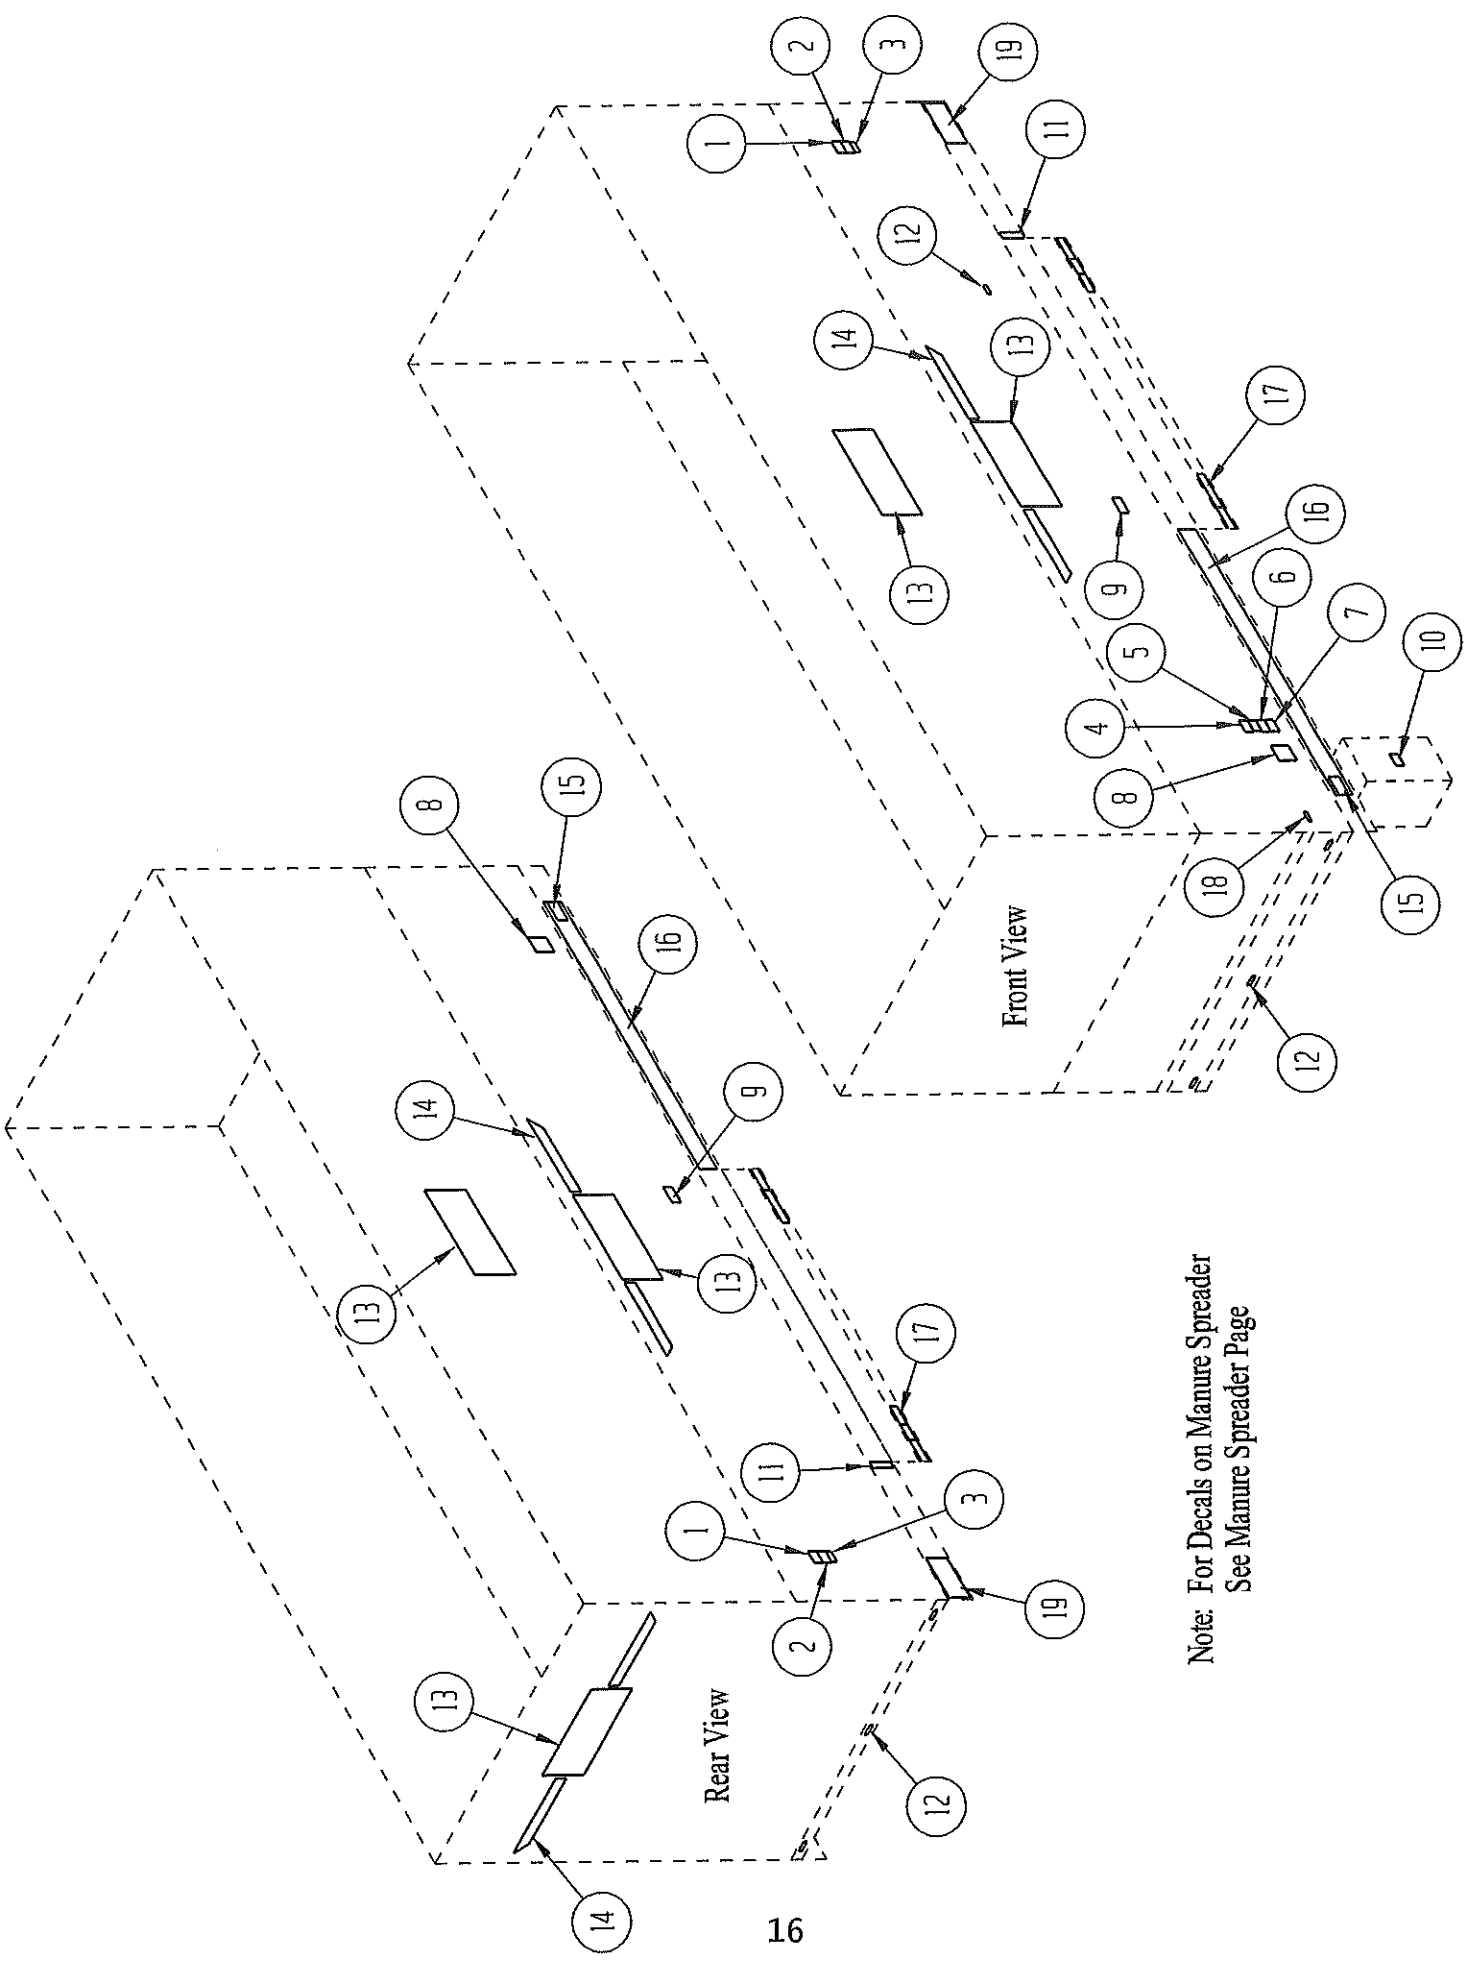

FLOOR CHAIN DRIVE ASSEMBLY

ITEM NO.	QUANTITY	PART NO.	DESCRIPTION
1	1	700196	Floor Shaft
2	3	700397	Floor Drive Bearing
3	2	700044	Chain Slot Cover
4	1	700395	LH Drive Door
5	1	700399	RH Drive Door
6	2	720249	Sprocket, 80C70
7	2	701212	Sprocket, 80B11, 1 ¼" Bore (5/16" Key)
8	-	-	-
9	2	980751	Idler Sprocket, RC80, 12T
10	2	980912	Roller Chain, RC80 HD, 96"
	-	-	-
11	1	700398	Latch Key
12	8	700143	Chain Section, Floor (10 Ft.)
13	4	700246	Idler Sprocket, 1 15/16 Bore
14	2	700194	Idler Shaft
15	4	700129	Tensioner Nut
16	4	700204	Tensioner Rod
17	1	980927	Master Link, RC80 Hvy Duty

SLOP GATE AND PAN OPTIONS

ITEM NO.	QUANTITY	PART NO.	DESCRIPTION
1	1	700914	Slop Gate
2	2	700412	Pivot Pin
3	1	700207	Bottom Seal
4	1	700111	Bottom Retainer Bar
5	2	998165	Hydraulic Cylinder, 3 x 10
6	2	700997	Side Seal
7	2	700996	Side Retainer Bar
8	1	700408	Cylinder Lug Insert, LH
9	1	700409	Cylinder Lug Insert, RH
10	1	700407	Slop Pan
11	1	700113	Slop Pan Indicator
12	2	998902	Hydraulic Cylinder, 2 x 8

Note: For Decals on Manure Spreader
See Manure Spreader Page

DECAL GROUP

ITEM NO.	QUANTITY	PART NO.	DESCRIPTION
1	2	700500	Decal, Always Turn
2	2	700502	Decal, Replace Shields
3	2	700498	Decal, Chain Lube
4	1	700503	Decal, Prevent Injury
5	1	700492	Decal, Lubricate
6	1	700491	Decal, Grease
7	1	700489	Decal, Adjust chains
8	2	700490	Decal, Supra Box
9	2	700493	Decal, Do Not
10	1	700488	Decal, Hydraulic Oil
11	2	700563	Decal, Yellow Strip 2"
12	7	700497	Decal, Grease Gun
13	5	700496	Decal, By Parma
14	6	700499	Decal, Stripe
15	2	817764	Decal, Parma Oval
16	2	700563	Decal, Yellow Strip 87 ¼"
17	4	700495	Decal, Reflector Strip
18	1	100749	Serial Tag
19	2	700563	Decal, Yellow Strip 13 ½"