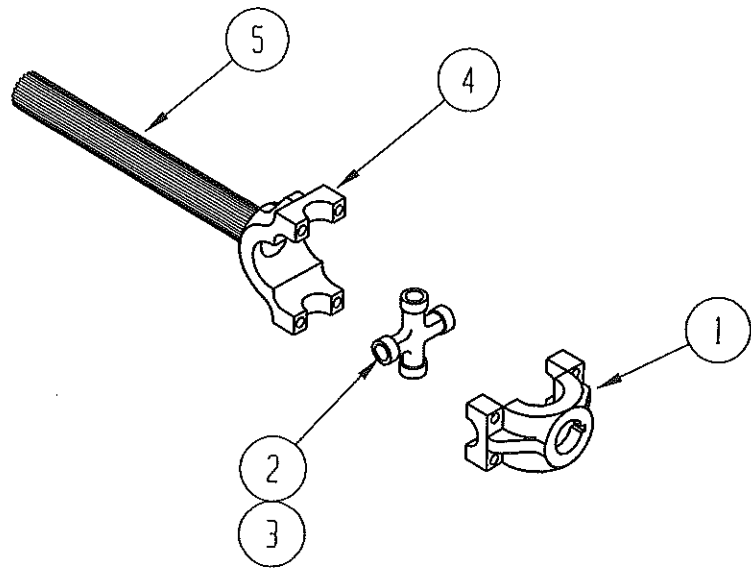

119

120

121

122

123

124

TABLE OF CONTENTS

BOX ACCESSORIES	9
DECAL GROUP	17
ELECTRICAL CONTROLS.....	7
FLOOR CHAIN DRIVE ASSEMBLY	3
HYDRAULIC (SPINNER) DRIVE COMPONENTS	4
HYDRAULIC (SPINNER) RESERVOIR ASSEMBLY.....	6
PTO DRIVE PARTS	1
SILAGE OPTION	15
SLOP GATE AND PAN OPTIONS	11
SPINNER ASSEMBLY	13
TWIN BEATER ATTACHMENT.....	19
TWIN BEATER HYDRAULICS.....	21

PTO DRIVE PARTS

ITEM NO.	QUANTITY	PART NO.	DESCRIPTION
1	2	700461	Yoke
2	2	700462	Cross & Bearing Kit
3	2	700457	U-Bolt Kit
4	1	700458	Slip Yoke
5	1	700460	Stub Shaft (Must Cut To Length)
6	1	700456	Tube (Must Cut To Length)
7	1	700459	Weld Yoke

FLOOR CHAIN DRIVE ASSEMBLY

ITEM NO.	QUANTITY	PART NO.	DESCRIPTION
1	1	700196	Floor Shaft
2	3	700397	Floor Drive Bearing
3	2	700044	Chain Slot Cover
4	1	700395	LH Drive Door
5	1	700399	RH Drive Door
6	2	720249	Sprocket, 80C70
7	2	701212	Sprocket, 80B11, 1 ¼" Bore (5/16" Key)
8	-	-	-
9	2	980751	Idler Sprocket, RC80, 12T
10	2	980912	Roller Chain, RC80 HD, 96"
	-	-	-
11	1	700398	Latch Key
12	8	700143	Chain Section, Floor (10 Ft.)
13	4	700246	Idler Sprocket, 1 15/16 Bore
14	2	700194	Idler Shaft
15	4	700129	Tensioner Nut
16	4	700204	Tensioner Rod
17	1	980927	Master Link, RC80 Hvy Duty