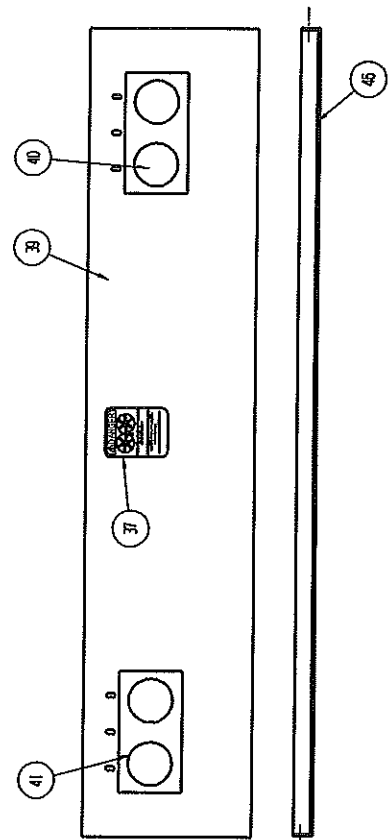

SPINNER ASSEMBLY

ITEM NO.	QUANTITY	PART NO.	DESCRIPTION
1	1	700958	Spinner Frame Wld
2	2	700959	Spinner Plate
3	6	700961	Spinner Fin, RH
4	12	-	5/8 Carriage Bolt
5	24	-	5/8 Lock Nut
6	2	700786	2 ½ x 36 Cylinder
7	1	700778	Rubber Beater Flap
8	1	700765	Backing, Rubber
9	1	700782	Rubber Cleaning Strip
10	1	700772	Rear Sliding Gate
11	24	700773	Beater Paddle
12	1	700592	Beater Drum
13	2	700245	Bearing, 2 7/16" 4-Bolt
14	1	264601	Take-Up Angle
15	1	700599	Arm Idler
16	1	-	Carriage Bolt, 2 x ¾"
17	1	700841	Sprocket, H80Q18
18	1	700630	Q1 Hub, 2 7/16"
19	1	700797	Sprocket, H80Q16
20	1	980216	Q1 Hub, 1 ½"
21	2	700775	Bearing Plate
22	2	700249	Hinge Wld, Drop In
23	2	-	Hex Bolt, 1" x 3 ½"
24	2	-	Lock Nut, 1"
25	8	-	Hex bolt, ¼ x 1"
26	1	700596	Pivot Spacer
27	1	266538	Bolt Wld, Draw
28	1	700601	Spring, Tightener
29	1	700600	Spacer, Spring
30	1	980751	Sprocket, #80 Idler
31	10'	980912	Chain, Roller, RC 80
32	2	700424	Cylinder, 2 x 8"
33	1	700761	Plate, Spreader
34	1	270244	Rubber Latch
35	1	700963	Spinner Hydraulics
36	1	700828	Decal, Chain Warning
37	1	700829	Decal, Spinner Warning
38	1	700834	Lift Bracket
39	1	700837	Taillight Panel
40	1	720175	Taillight RH
41	1	720174	Taillight LH
42	6	700962	Spinner Fin, LH
43	2	700863	Rubber Backing
44	2	700964	Spinner Plate UHMW
45	10	700983	Hex Bolt, M14 x 30mm, 1.5 Pitch
46	1	700966	Bracket, Rubber Stop