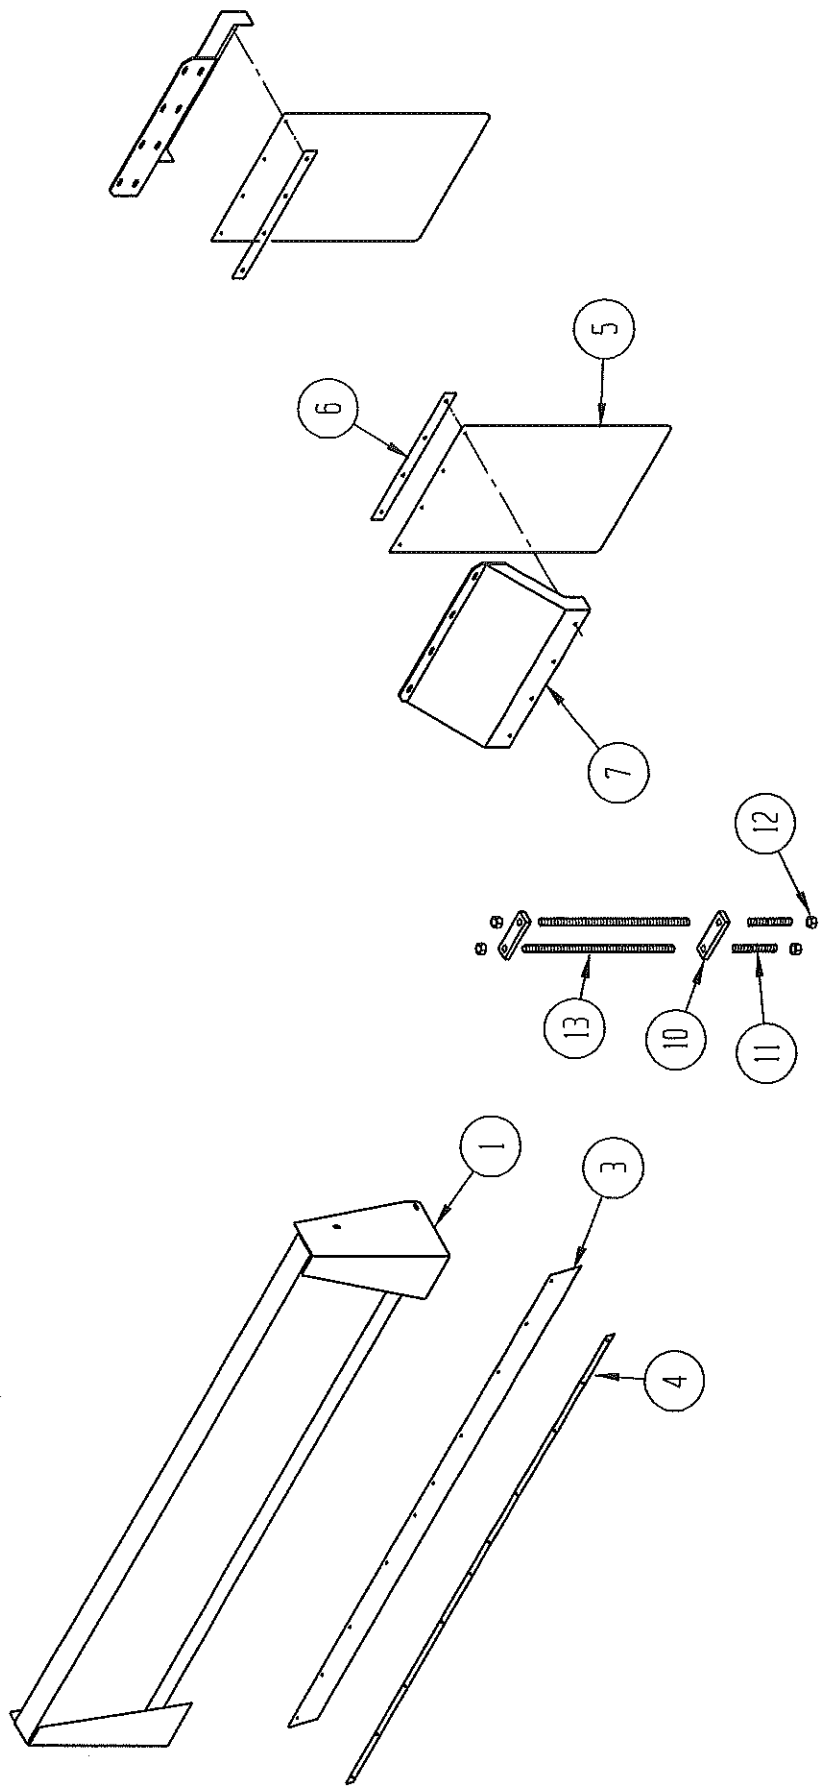

PTO DRIVE PARTS

ITEM NO.	QUANTITY	PART NO.	DESCRIPTION
1	2	700461	Yoke
2	2	700462	Cross & Bearing Kit
3	2	700457	U-Bolt Kit
4	1	700458	Slip Yoke
5	1	700460	Stub Shaft (Must Cut To Length)
6	1	700456	Tube (Must Cut To Length)
7	1	700459	Weld Yoke

FLOOR CHAIN DRIVE ASSEMBLY

ITEM NO.	QUANTITY	PART NO.	DESCRIPTION
1	1	700196	Floor Shaft
2	3	700397	Floor Drive Bearing
3	2	700044	Chain Slot Cover
4	1	700395	LH Drive Door
5	1	700399	RH Drive Door
6	2	720249	Sprocket, 80C70
7	2	701212	Sprocket, 80B11, 1 ¼" Bore (5/16" Key)
8	-	-	-
9	2	980751	Idler Sprocket, RC80, 12T
10	2	980912	Roller Chain, RC80 HD, 96"
	-	-	-
11	1	700398	Latch Key
12	8	700143	Chain Section, Floor (10 Ft.)
13	4	700246	Idler Sprocket, 1 15/16 Bore
14	2	700194	Idler Shaft
15	4	700129	Tensioner Nut
16	4	700204	Tensioner Rod
17	1	980927	Master Link, RC80 Hvy Duty

SPINNER HYDRAULIC RESERVOIR ASSEMBLY

ITEM NO.	QUANTITY	PART NO.	DESCRIPTION
1	1	700883	Reservoir Weldment
2	2	-	Elbow, 2" NPT
3	3	-	Nipple, 2" Close
4	2	264071	Ball Valve, 2"
5	2	290115	King Nipple, 2"
6	2	264069	Suction Strainer, 3"
7	1	701213	Plug, 1/2" NPT Magnetic
8	1	701211	Cap, Filler Asm
9	2	-----	Nipple, 1 1/4" NPT x 3"
10	1	-----	Reducer, 3" to 2 1/2"
11	1	700866	Tank Strainer
12	2	700231	Sight/Temperature Gauge
13	2	-----	Nipple, 3" Close
14	1	-----	Ball Valve, 3"
15	1	-----	Nipple, 2 x 4 5/8"
16	1	-----	King Nipple, 2 1/2"
17	1	-----	Elbow, 3" NPT
18	1	C3109x8x4	Bushing 1/2" Male to 1/4" Female
19	1	C5605X4X4	Male Branch Tee